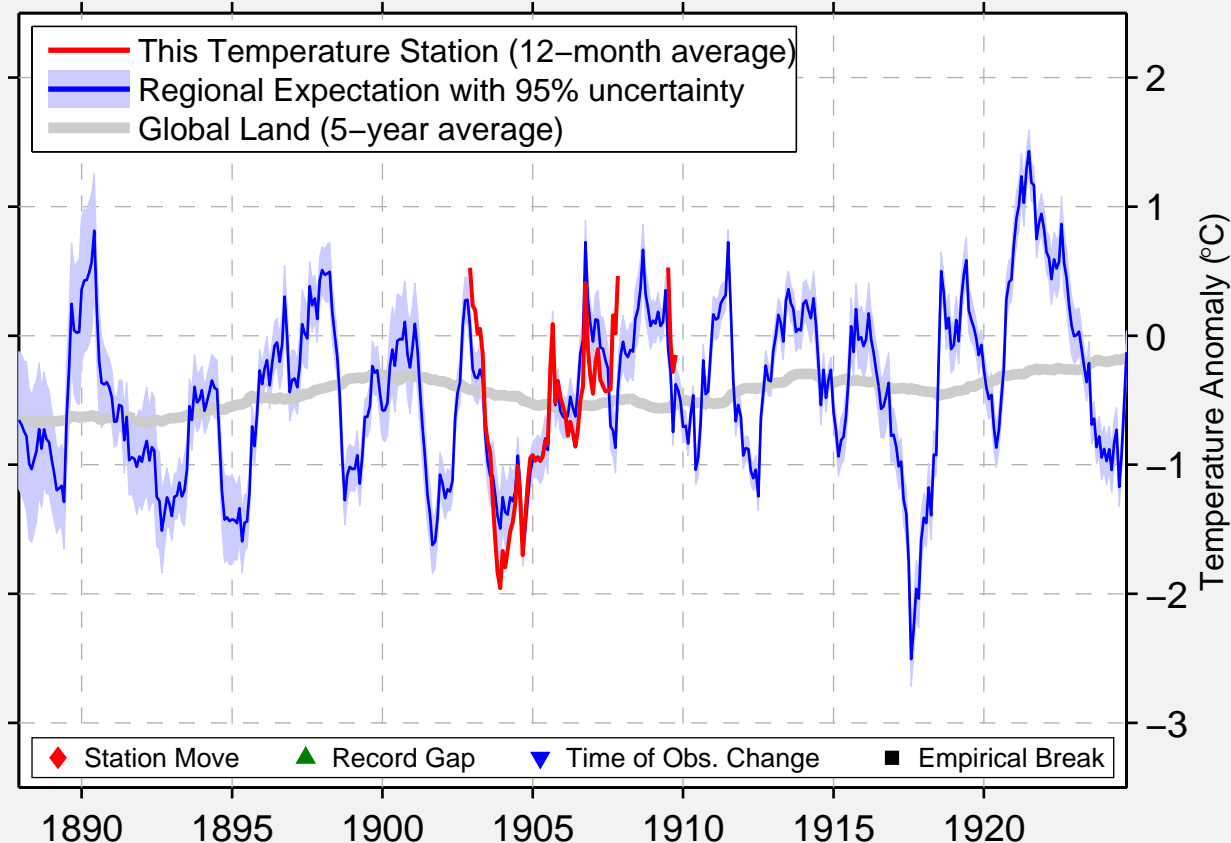

CADIZ LOCK E

36.767 N, 87.967 W (United States)

Data Quality Controlled and Aligned at Breakpoints

Berkeley Earth