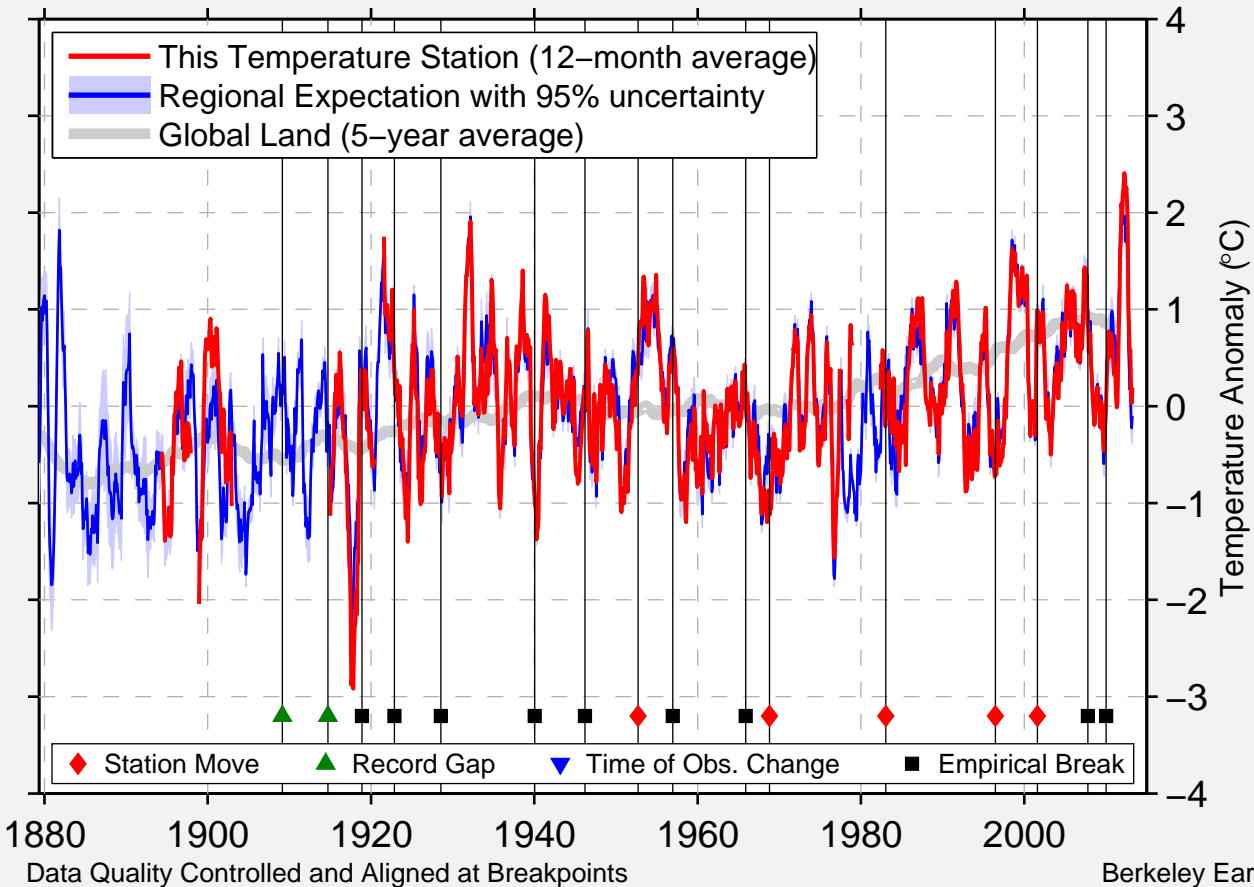

# POPLAR BLUFF

36.766 N, 90.400 W (United States)

Data Quality Controlled and Aligned at Breakpoints

Berkeley Earth