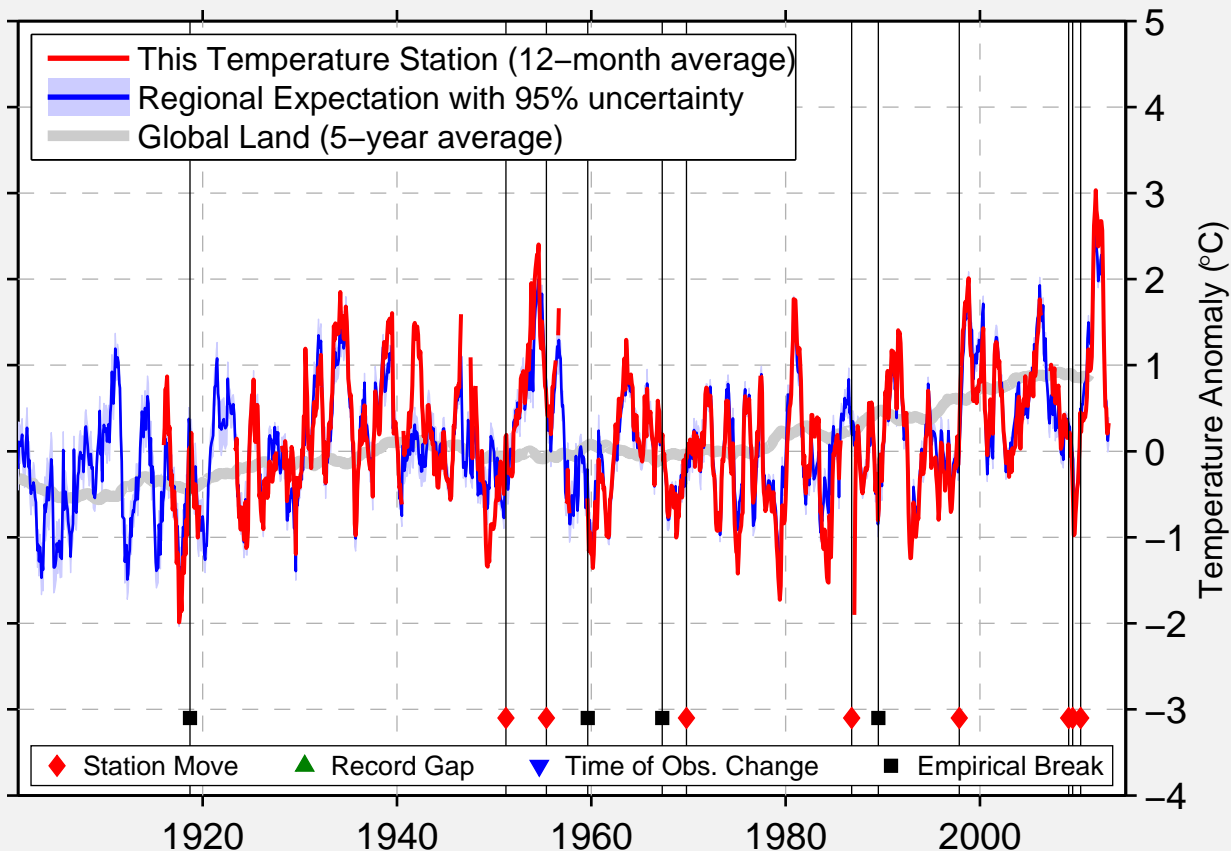

CHEROKEE 1SSW MESONET

36.764 N, 98.386 W (United States)

Data Quality Controlled and Aligned at Breakpoints

Berkeley Earth