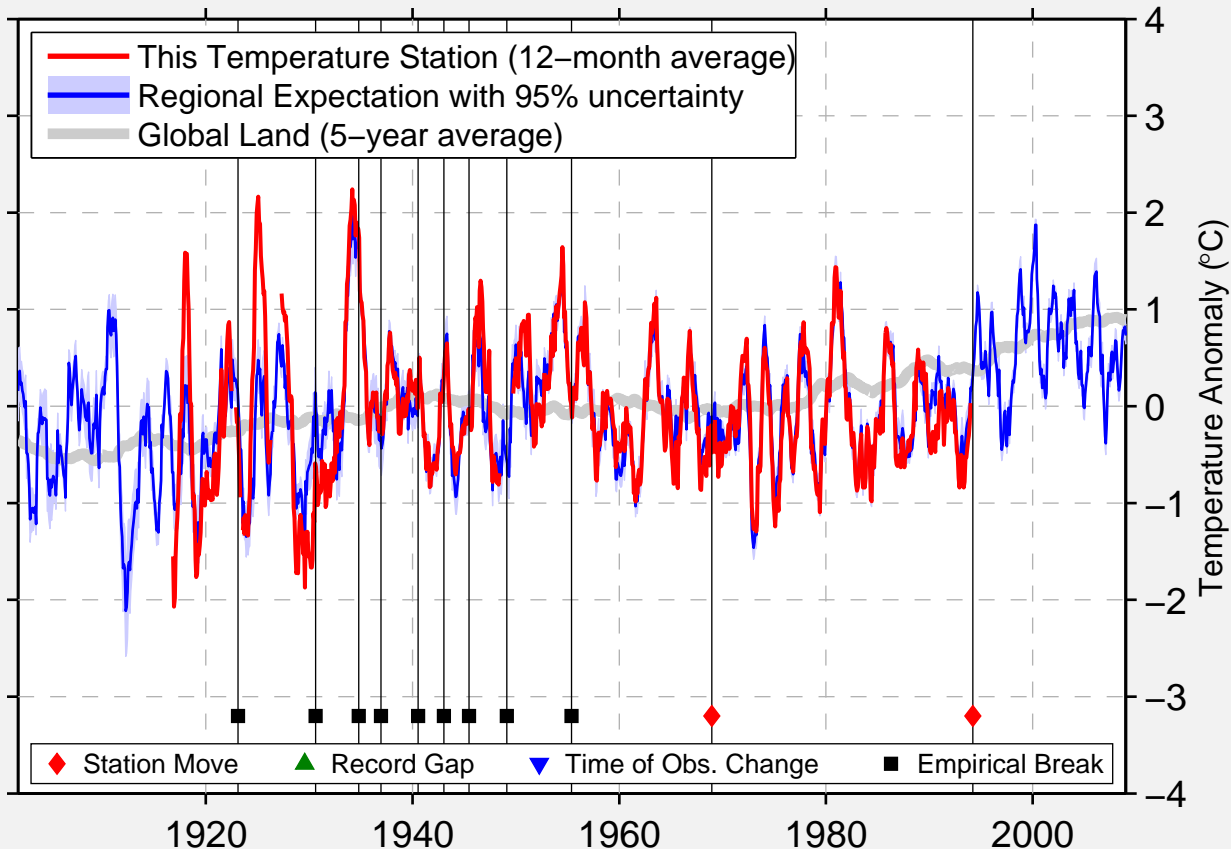

DES MOINES

36.750 N, 103.833 W (United States)

Data Quality Controlled and Aligned at Breakpoints

Berkeley Earth