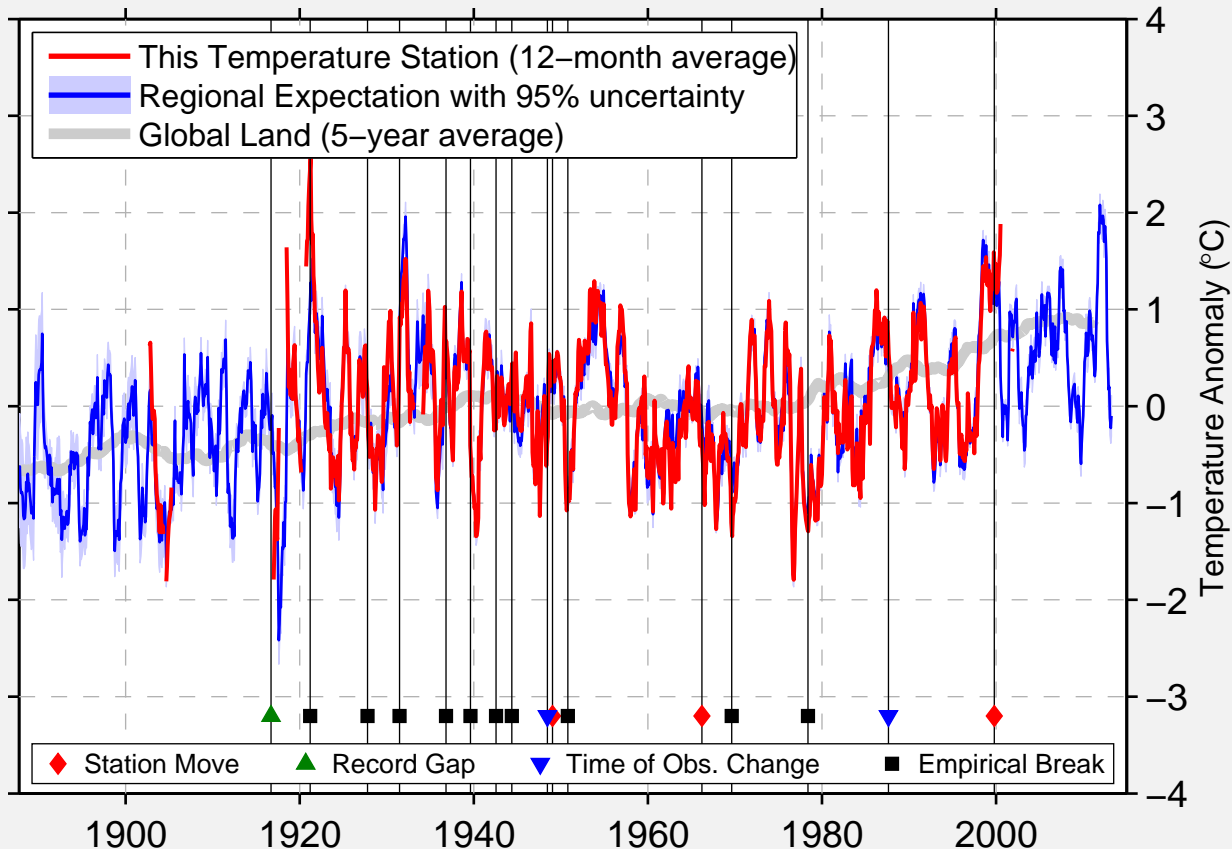

# MAYFIELD RADIO WLLE

36.746 N, 88.638 W (United States)

Data Quality Controlled and Aligned at Breakpoints

Berkeley Earth