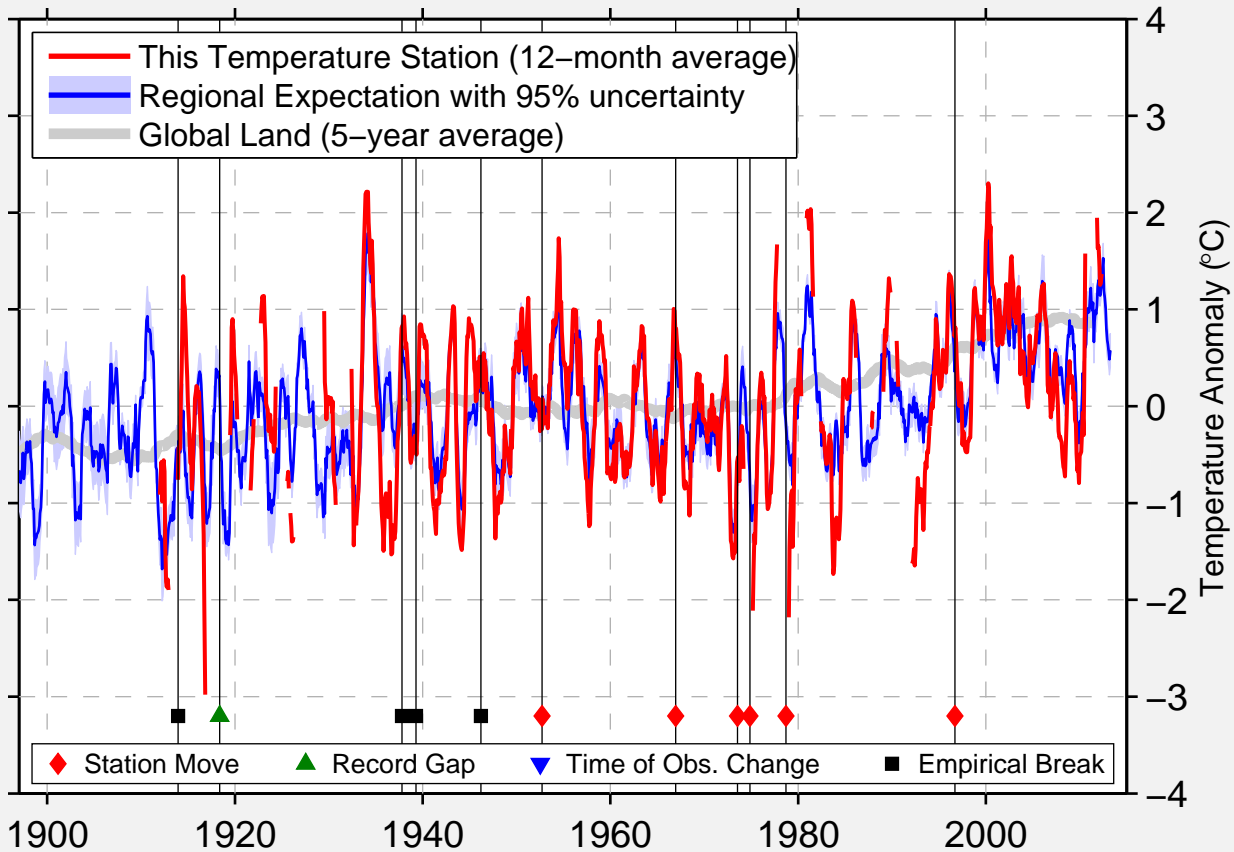

# CERRO

36.741 N, 105.596 W (United States)

Data Quality Controlled and Aligned at Breakpoints

Berkeley Earth