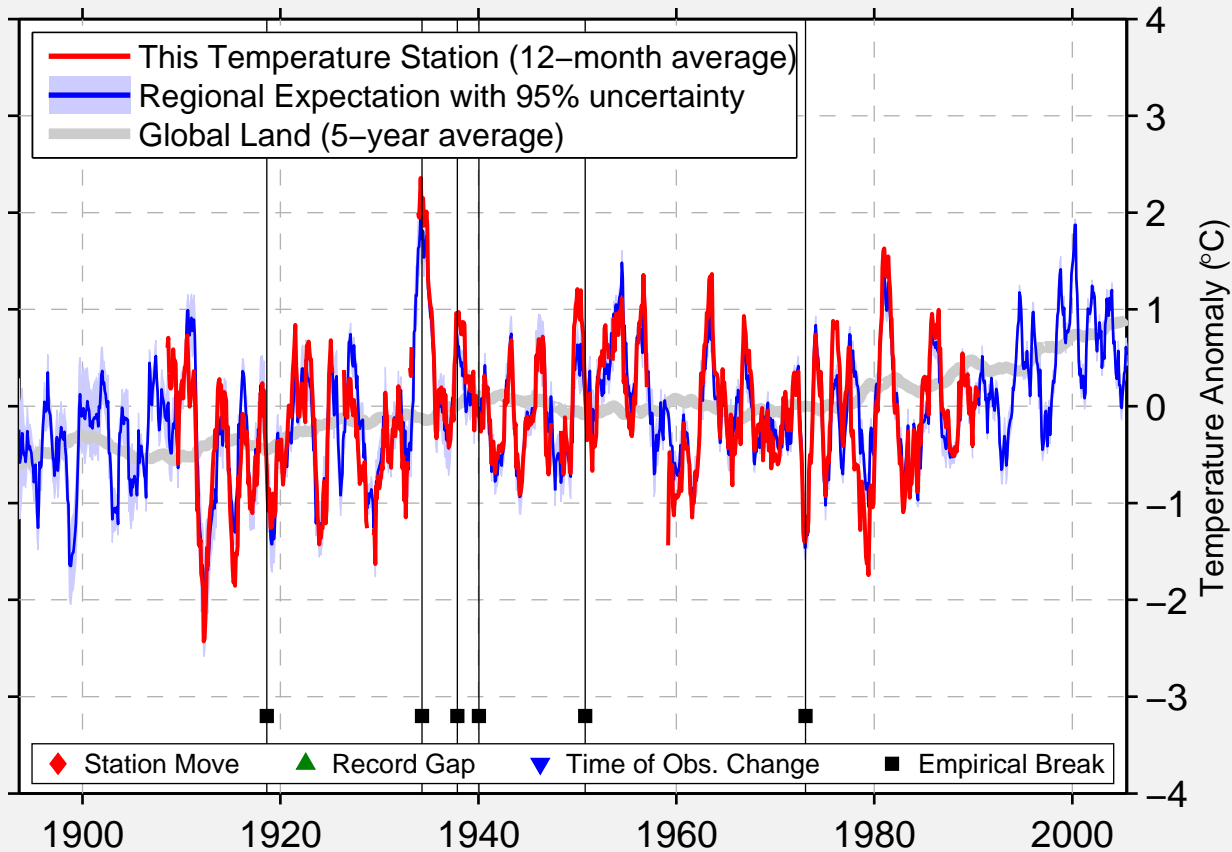

BOISE-CITY-2E

36.700 N, 102.500 W (United States)

Data Quality Controlled and Aligned at Breakpoints

Berkeley Earth