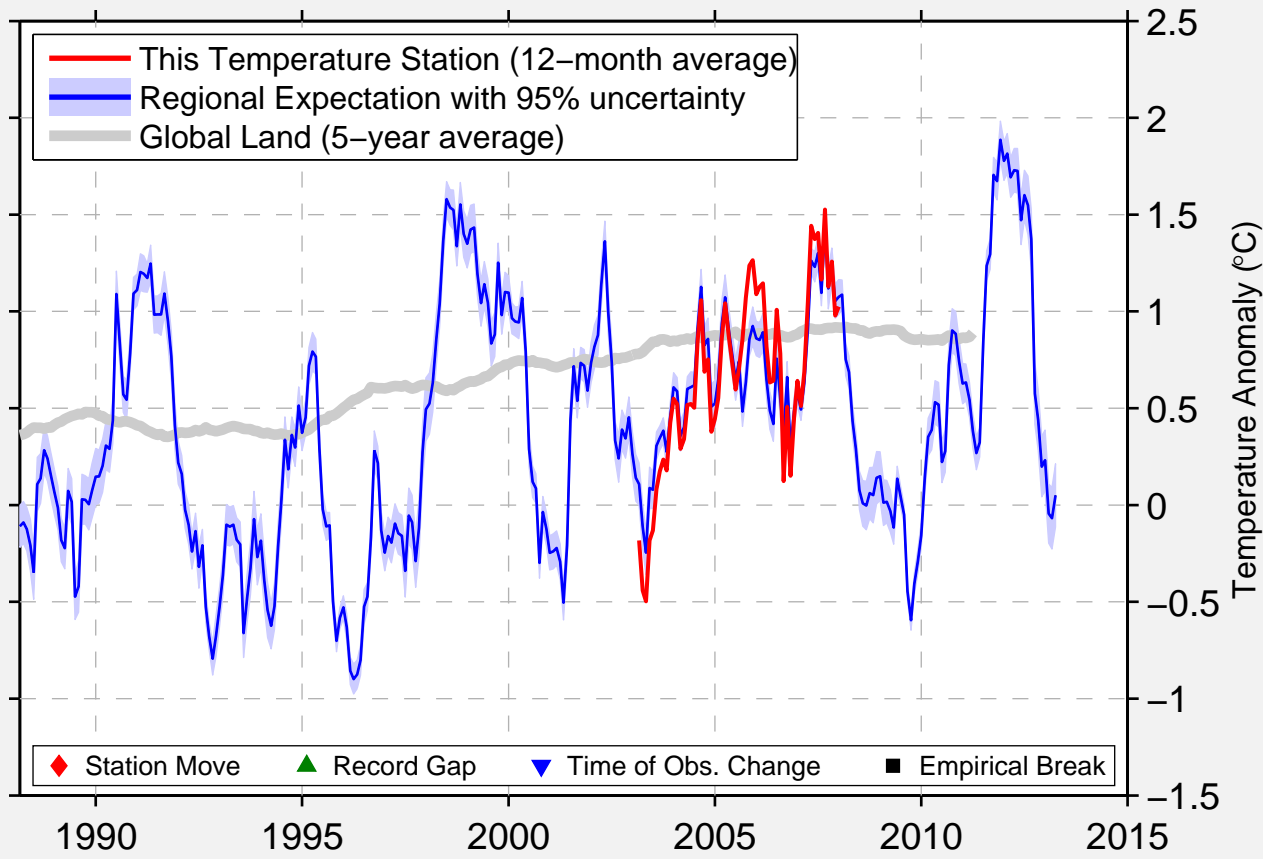

# KETTLE

36.694 N, 85.419 W (United States)

Data Quality Controlled and Aligned at Breakpoints

Berkeley Earth