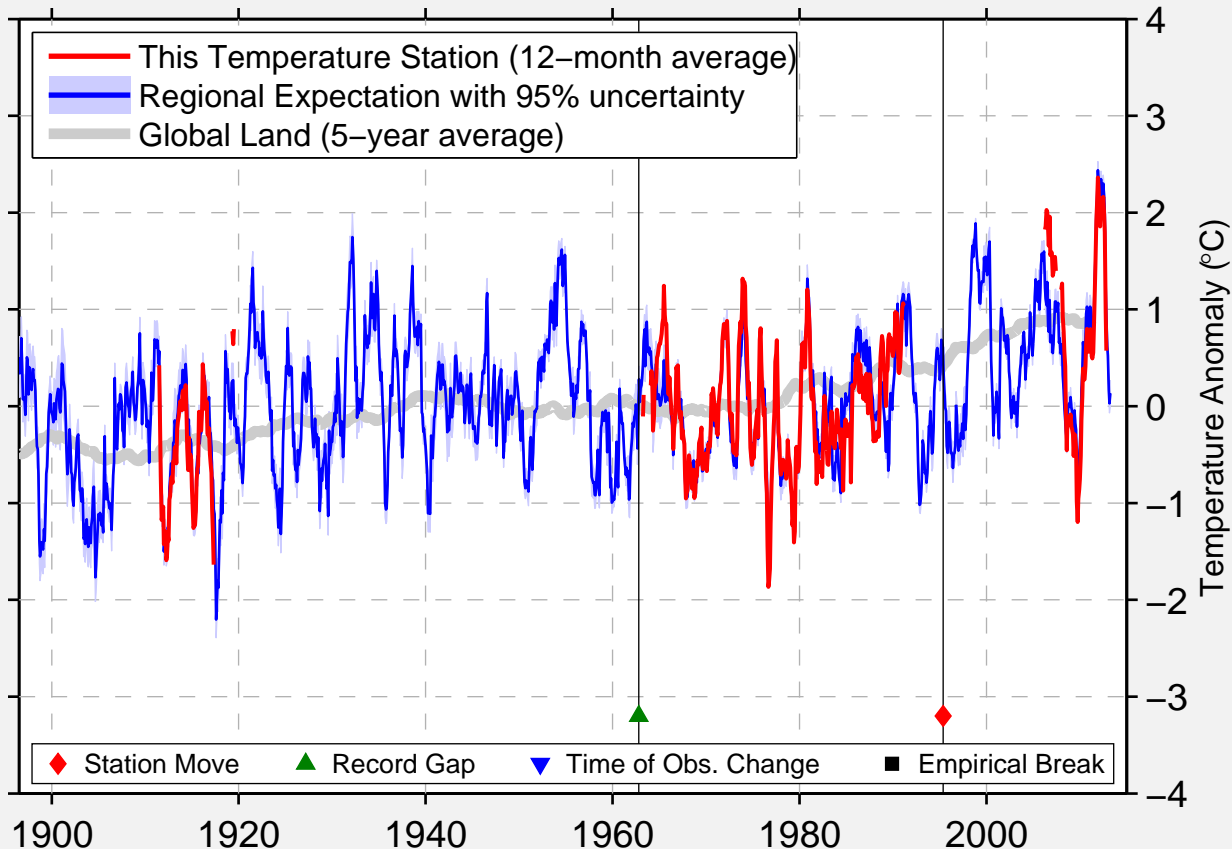

CASSVILLE RANGER STN

36.673 N, 93.858 W (United States)

Data Quality Controlled and Aligned at Breakpoints

Berkeley Earth