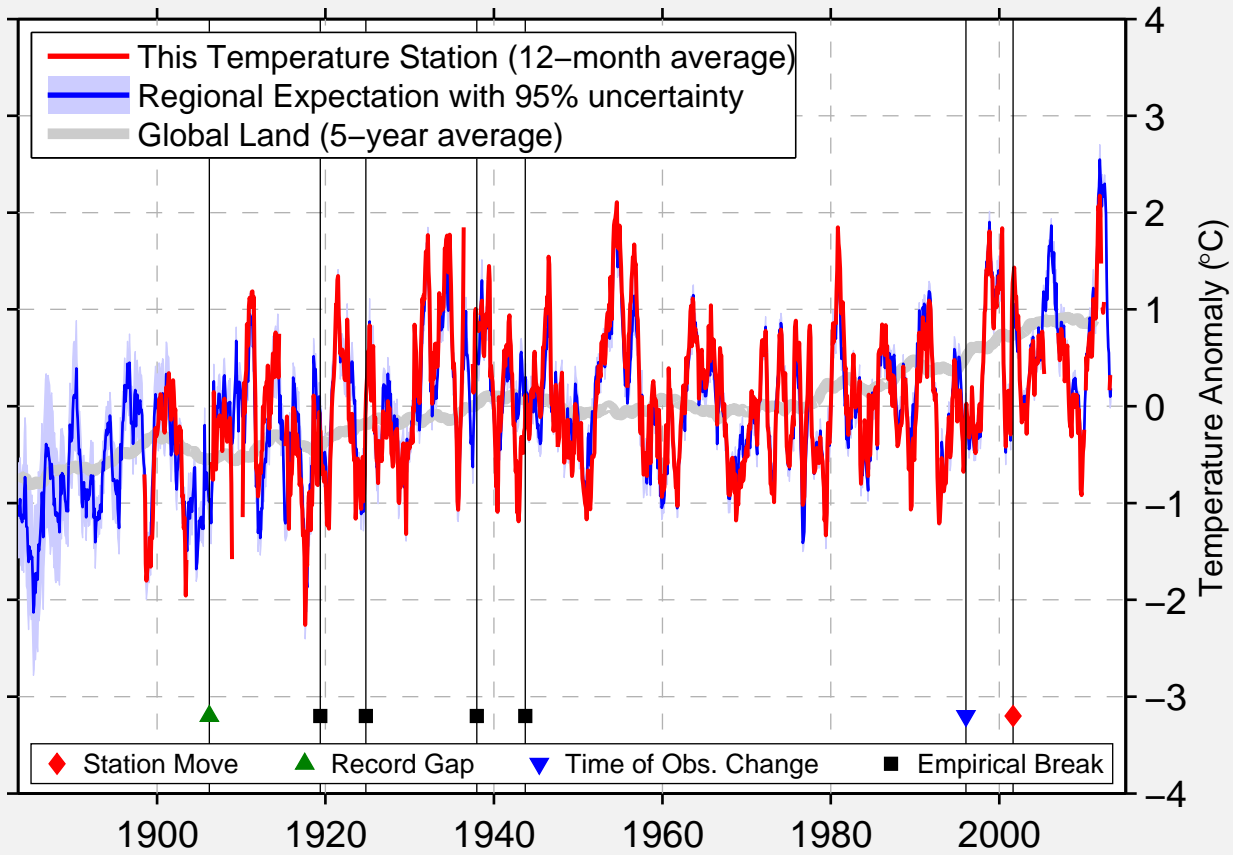

PAWHUSKA

36.670 N, 96.352 W (United States)

Data Quality Controlled and Aligned at Breakpoints

Berkeley Earth