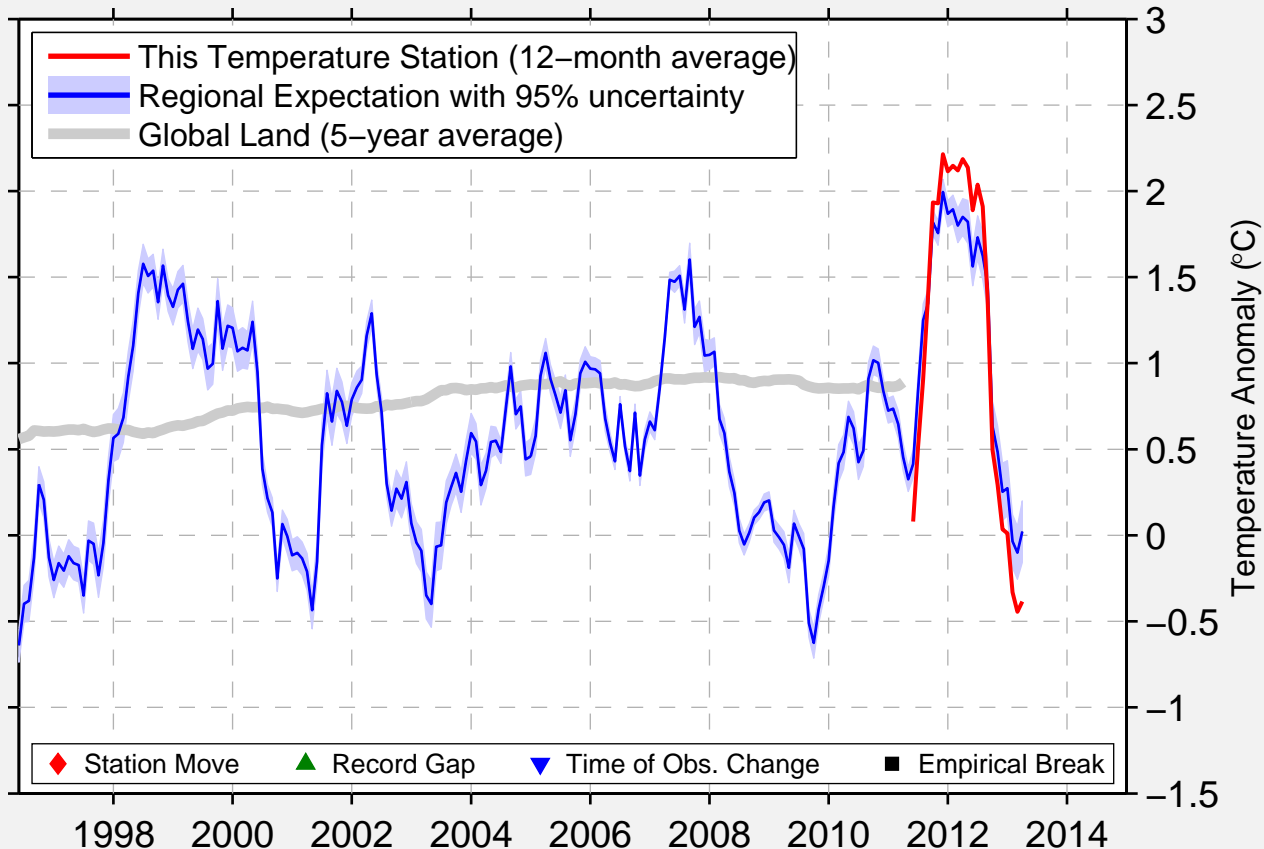

KYLE OAKLEY FLD/M

36.667 N, 88.367 W (United States)

Data Quality Controlled and Aligned at Breakpoints

Berkeley Earth