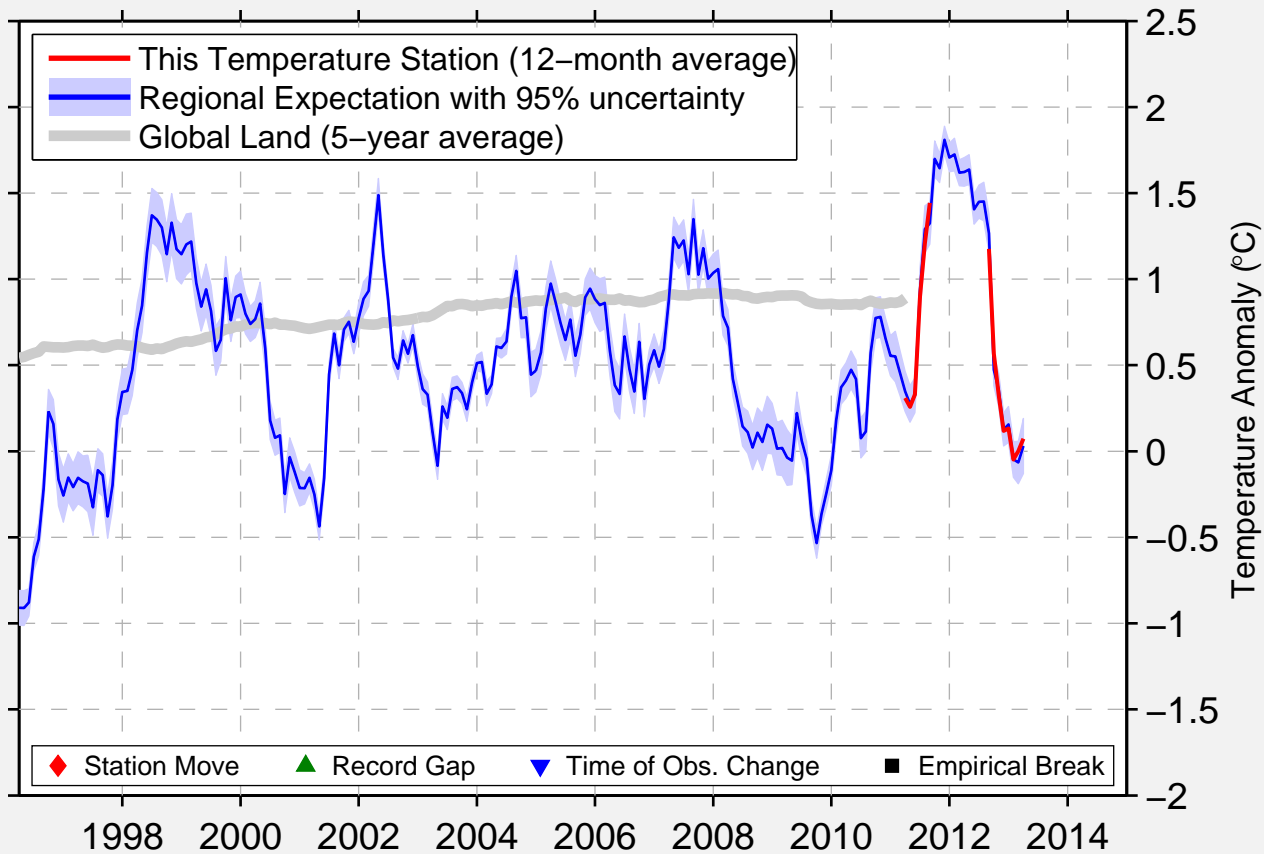

# LEE CO

36.654 N, 83.218 W (United States)

Data Quality Controlled and Aligned at Breakpoints

Berkeley Earth