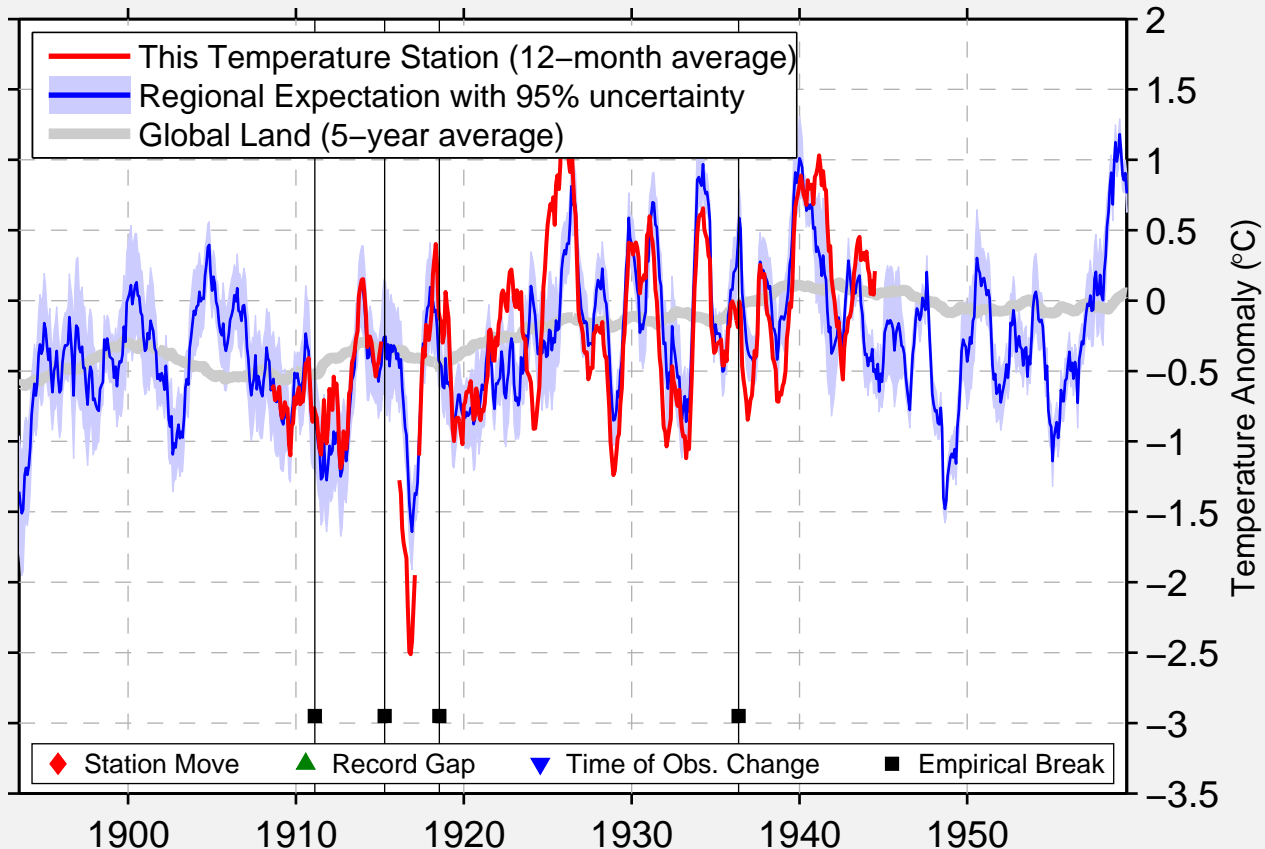

SPRECKELS HWY BRIDGE

36.631 N, 121.671 W (United States)

Data Quality Controlled and Aligned at Breakpoints

Berkeley Earth