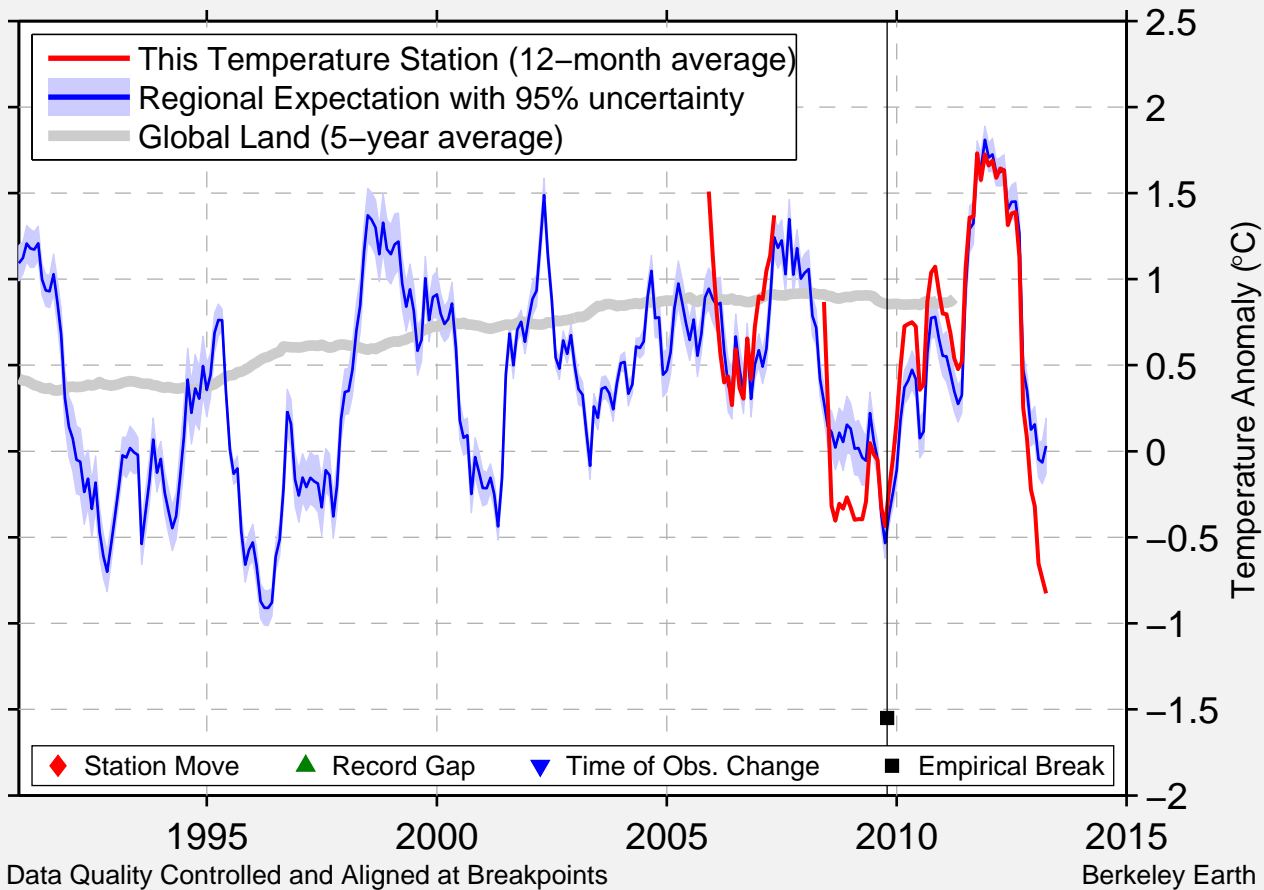

# MIDDLESBORO BELL CO AP

36.614 N, 83.735 W (United States)

Data Quality Controlled and Aligned at Breakpoints

Berkeley Earth