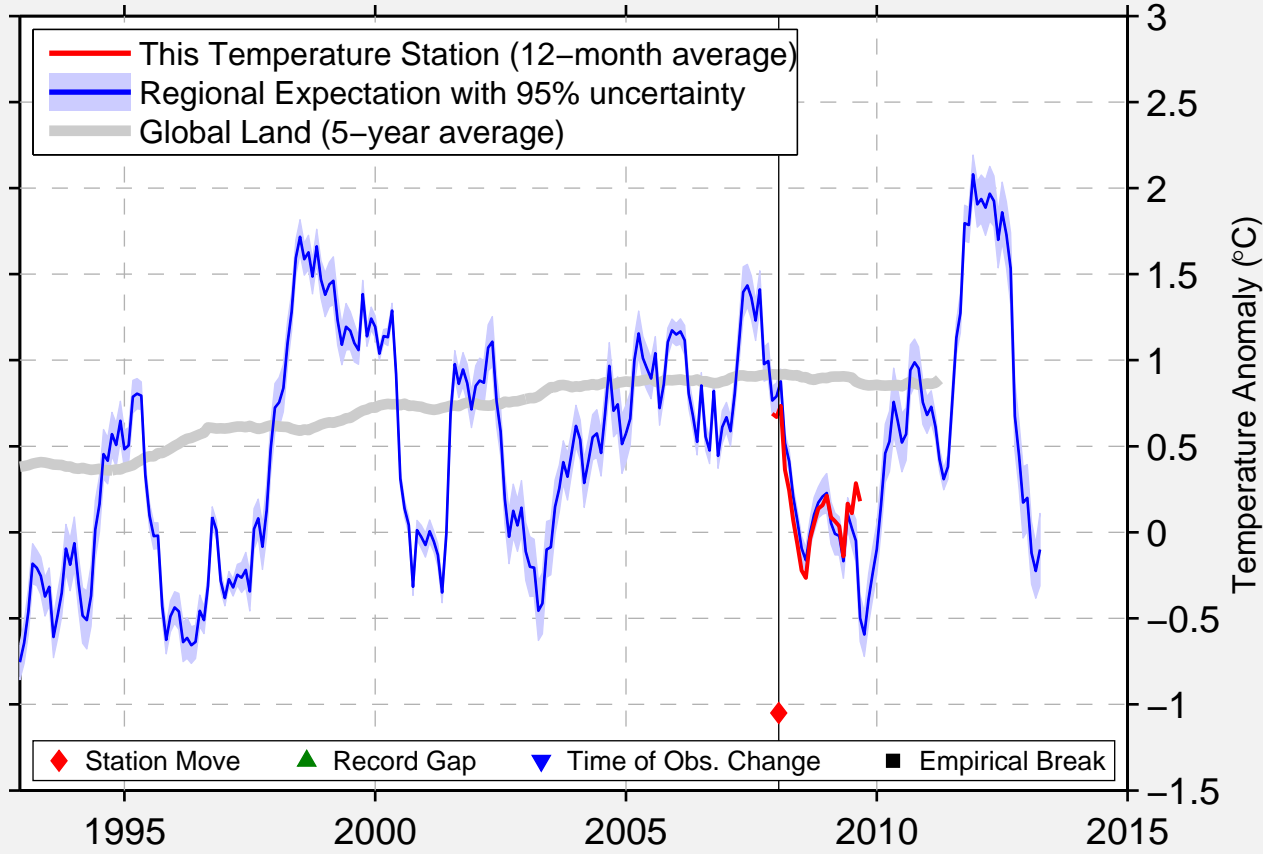

NEELYVILLE 7E

36.554 N, 90.394 W (United States)

Data Quality Controlled and Aligned at Breakpoints

Berkeley Earth