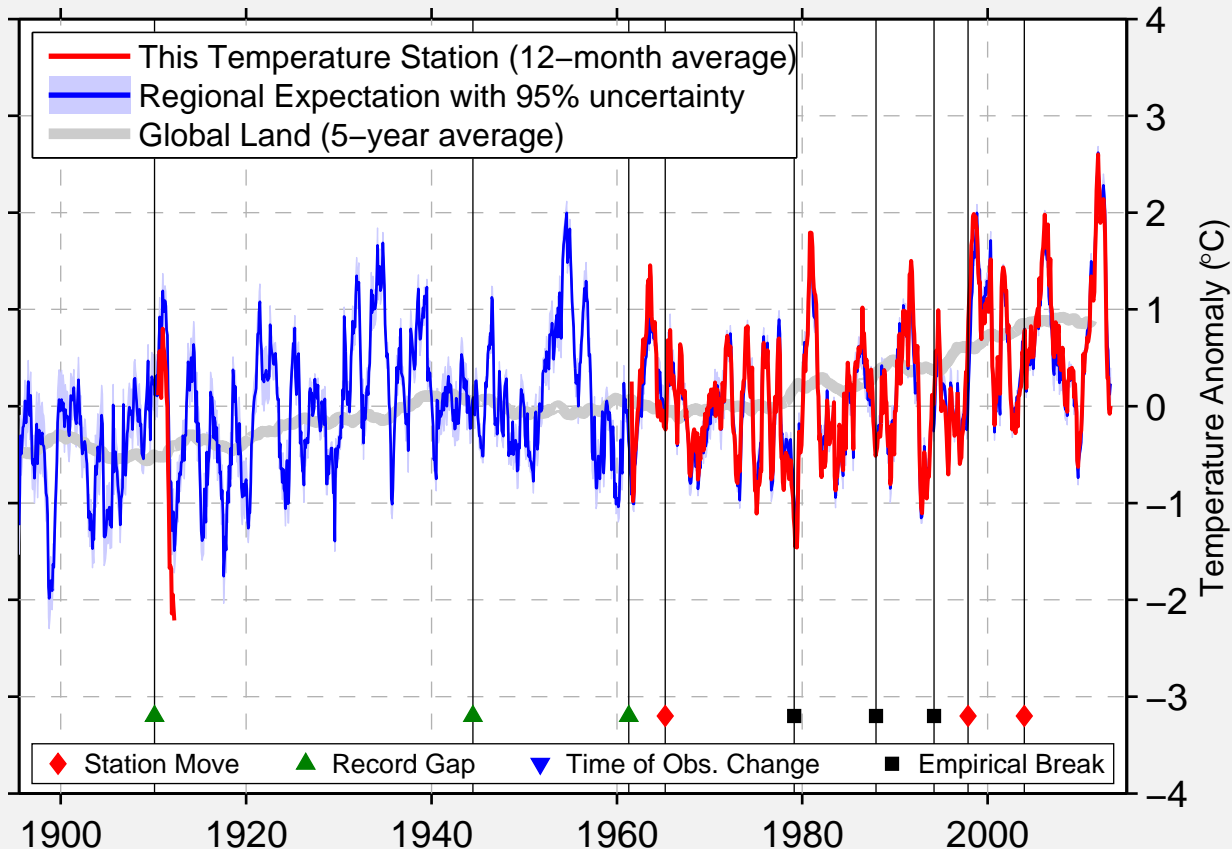

HELENA 1 SSE

36.533 N, 98.279 W (United States)

Data Quality Controlled and Aligned at Breakpoints

Berkeley Earth