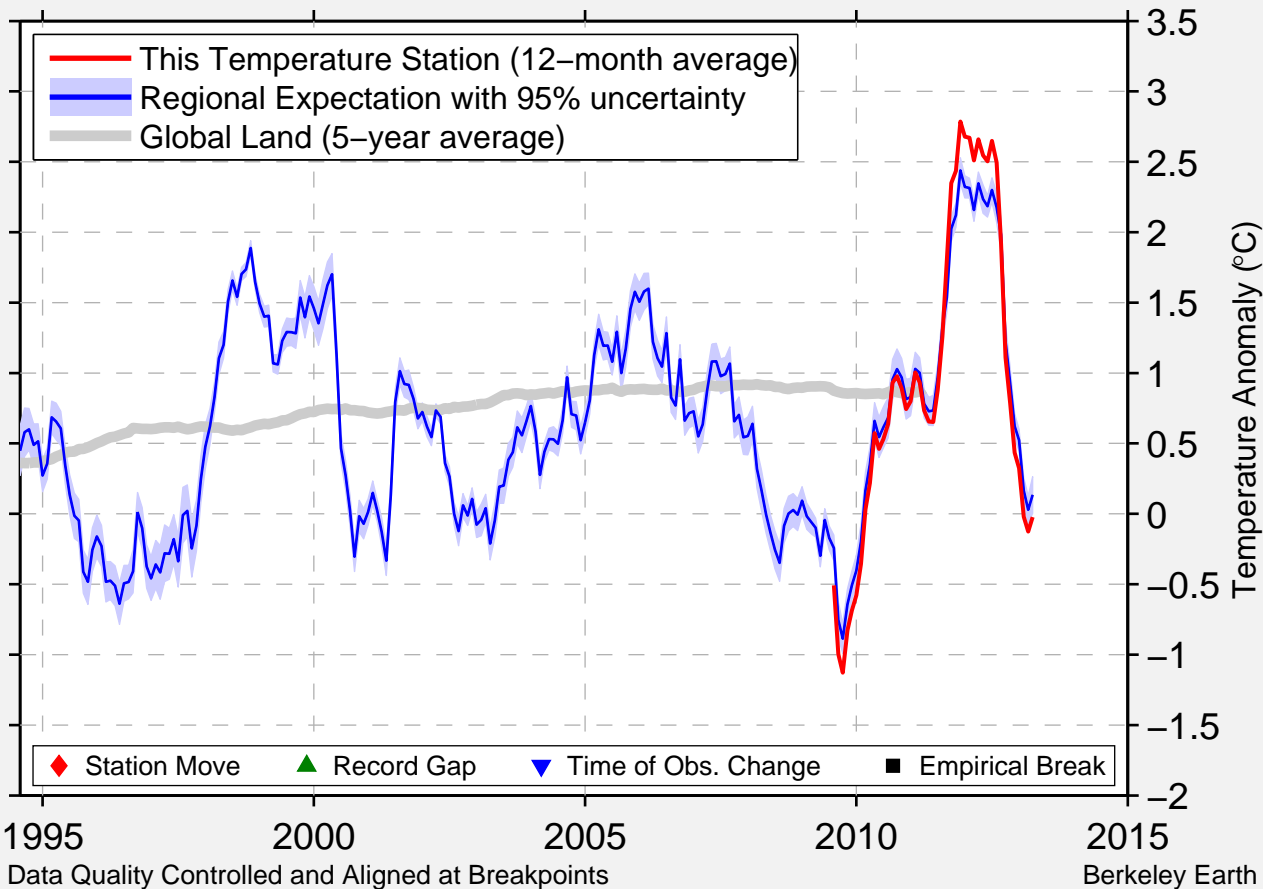

BRANSON AIRPORT

36.533 N, 93.200 W (United States)

1995

2000

2005

2010

2015

Data Quality Controlled and Aligned at Breakpoints

Berkeley Earth