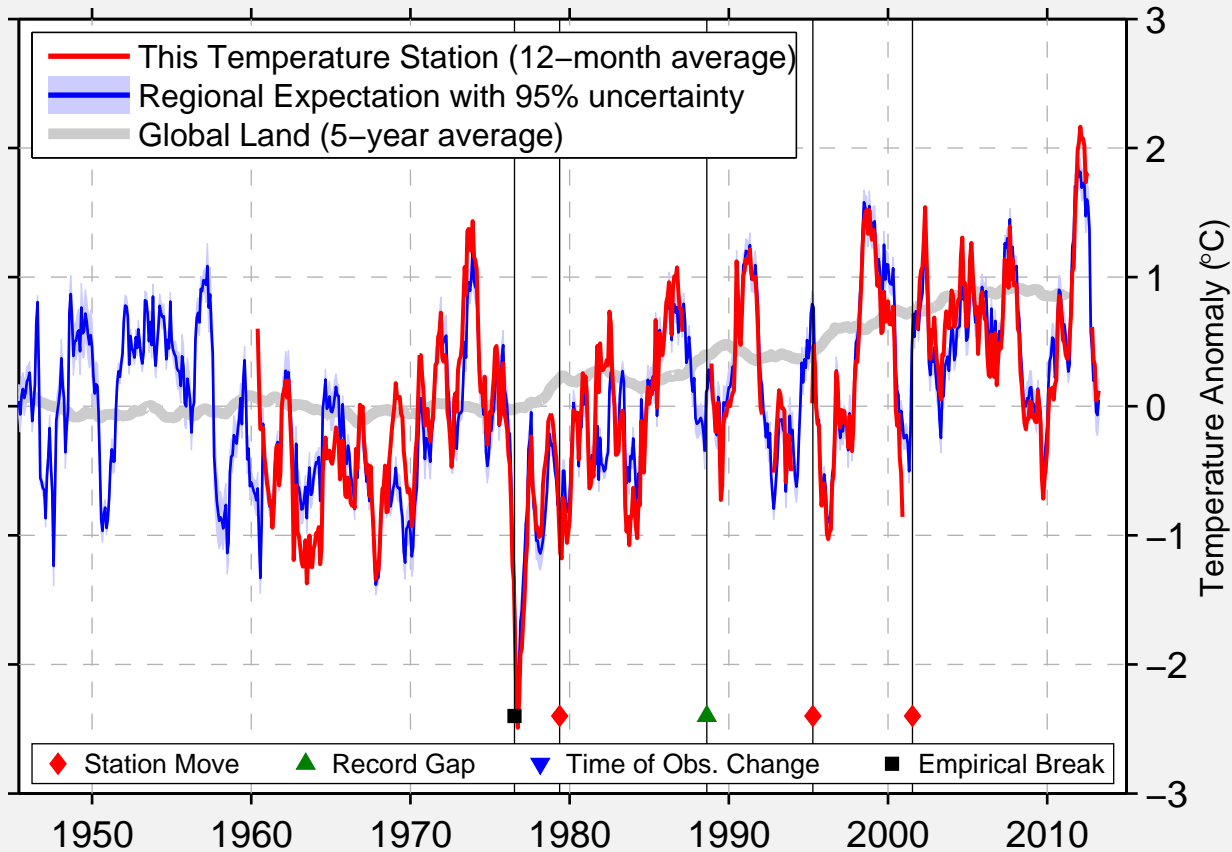

# ONEIDA

36.503 N, 84.531 W (United States)

Data Quality Controlled and Aligned at Breakpoints

Berkeley Earth