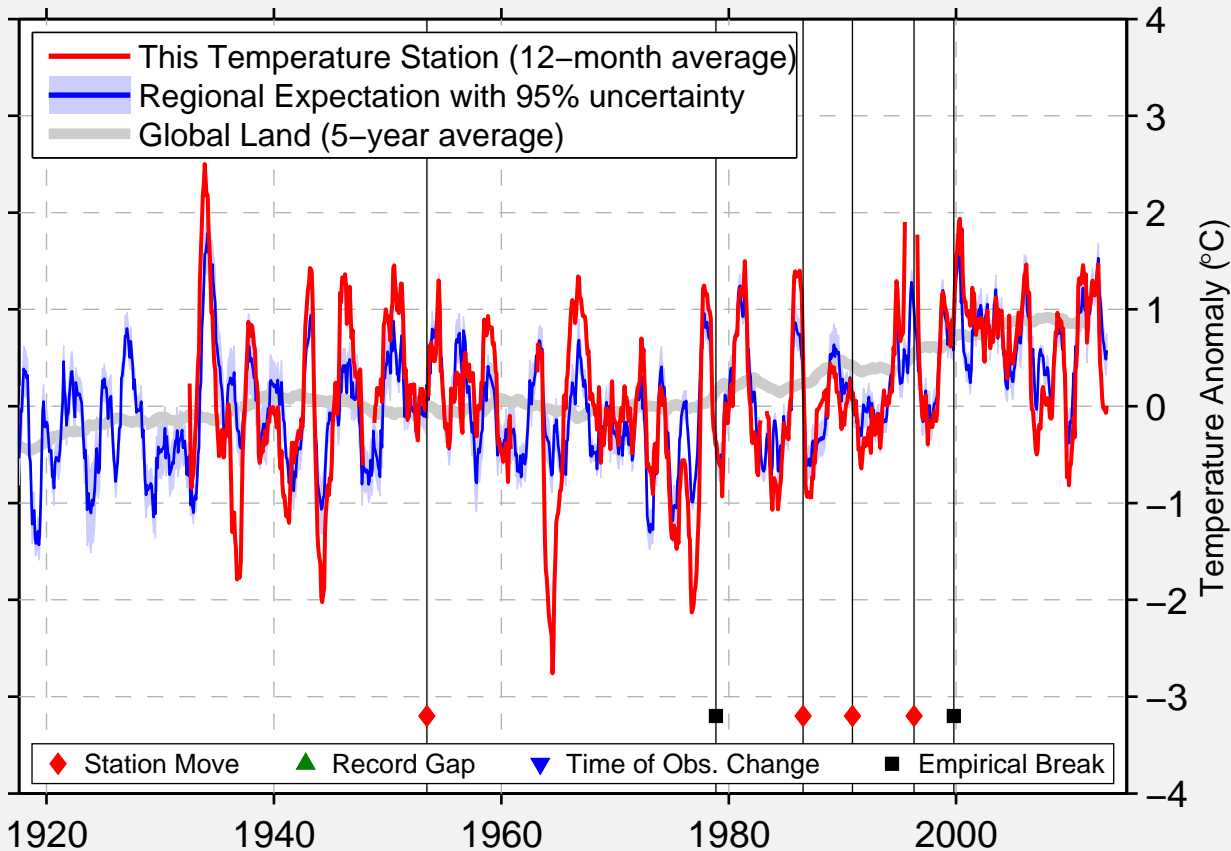

# EAGLE NEST

36.466 N, 105.267 W (United States)

Data Quality Controlled and Aligned at Breakpoints

Berkeley Earth