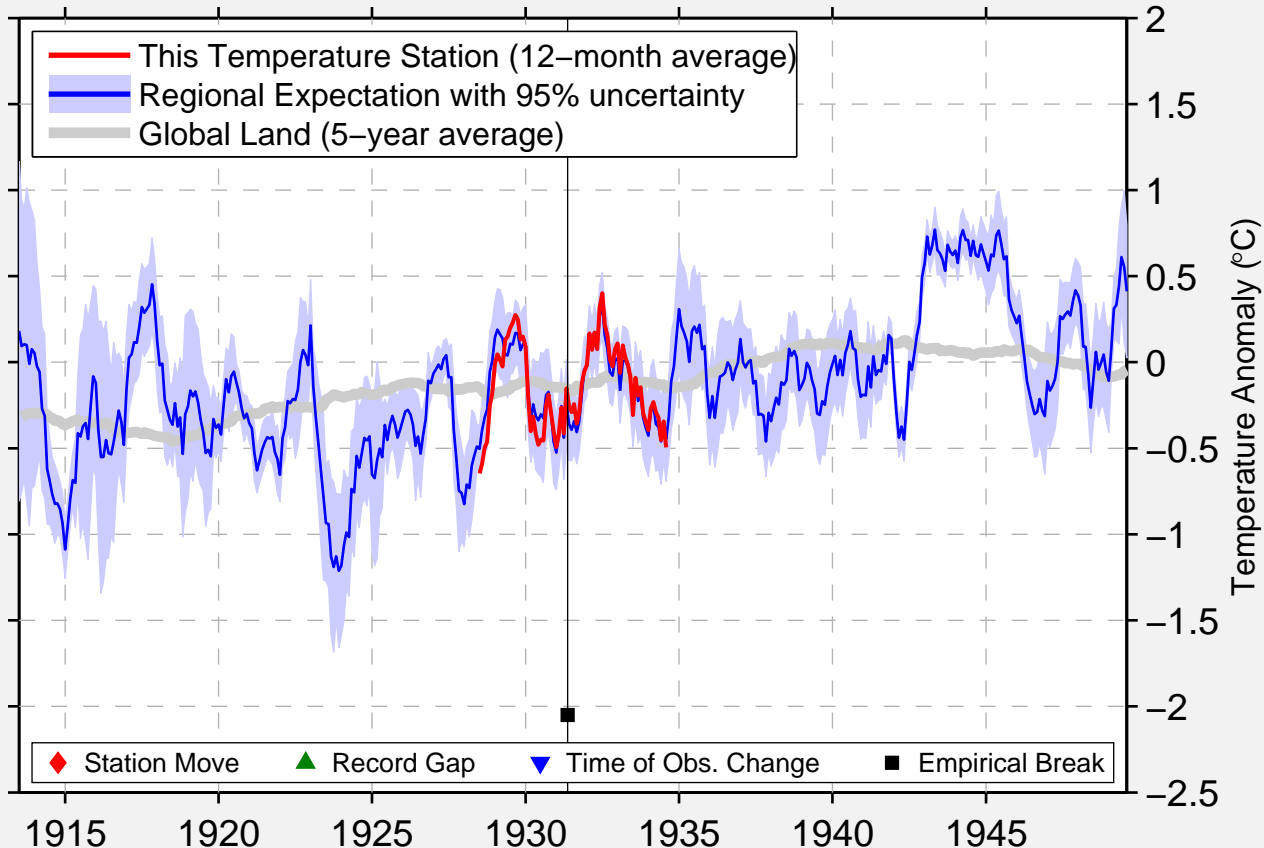

PUERTO MADRY

42.770 S, 65.050 W (Argentina)

Data Quality Controlled and Aligned at Breakpoints

Berkeley Earth