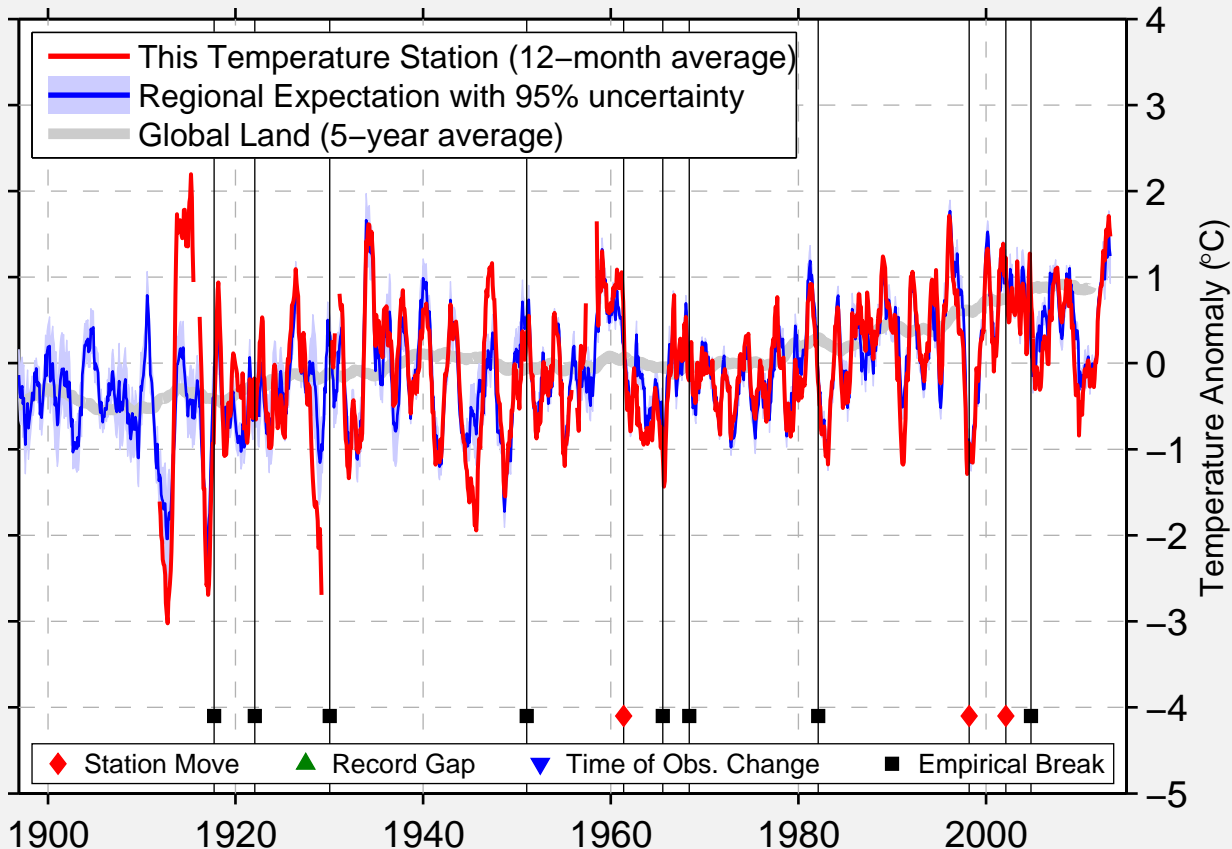

# GREENLAND RANCH

36.462 N, 116.868 W (United States)

Data Quality Controlled and Aligned at Breakpoints

Berkeley Earth