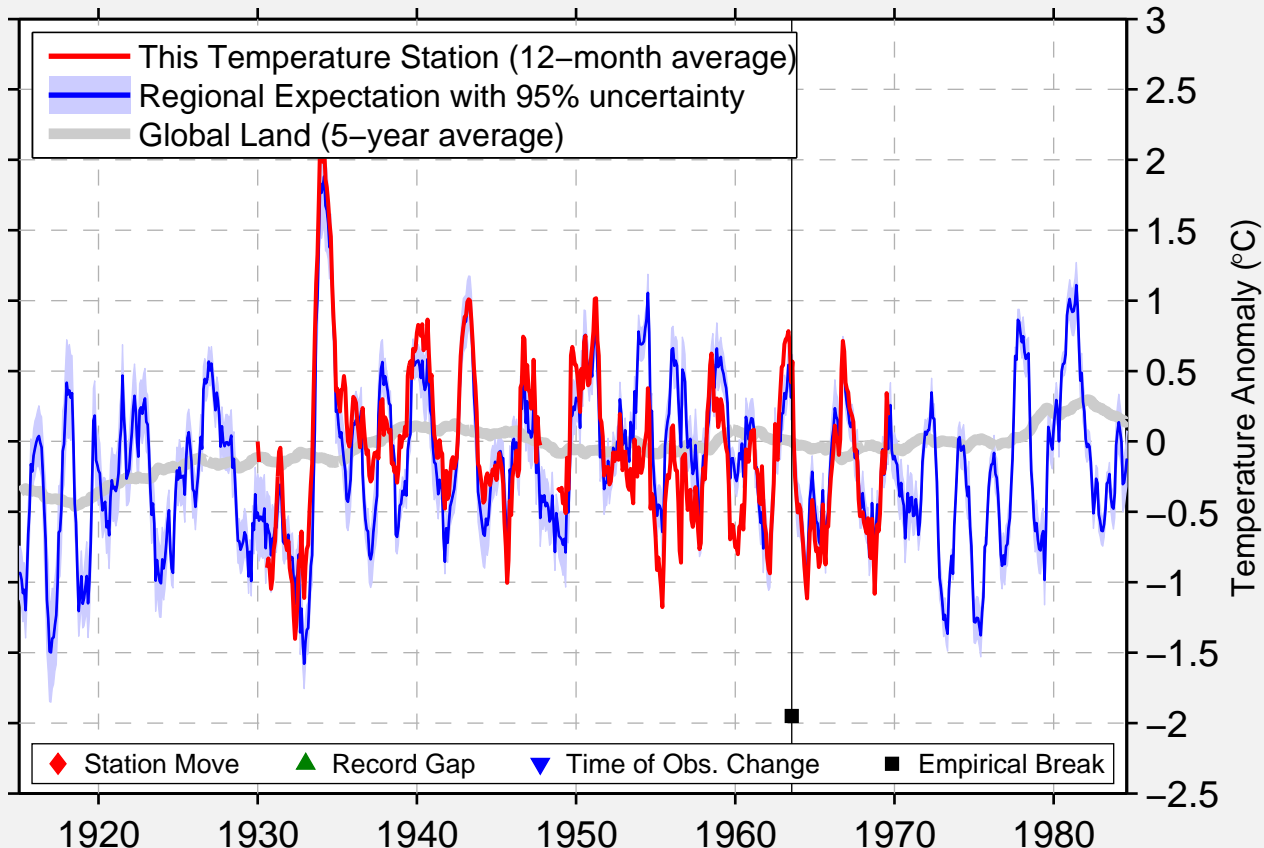

GAVILAN

36.433 N, 106.967 W (United States)

Data Quality Controlled and Aligned at Breakpoints

Berkeley Earth