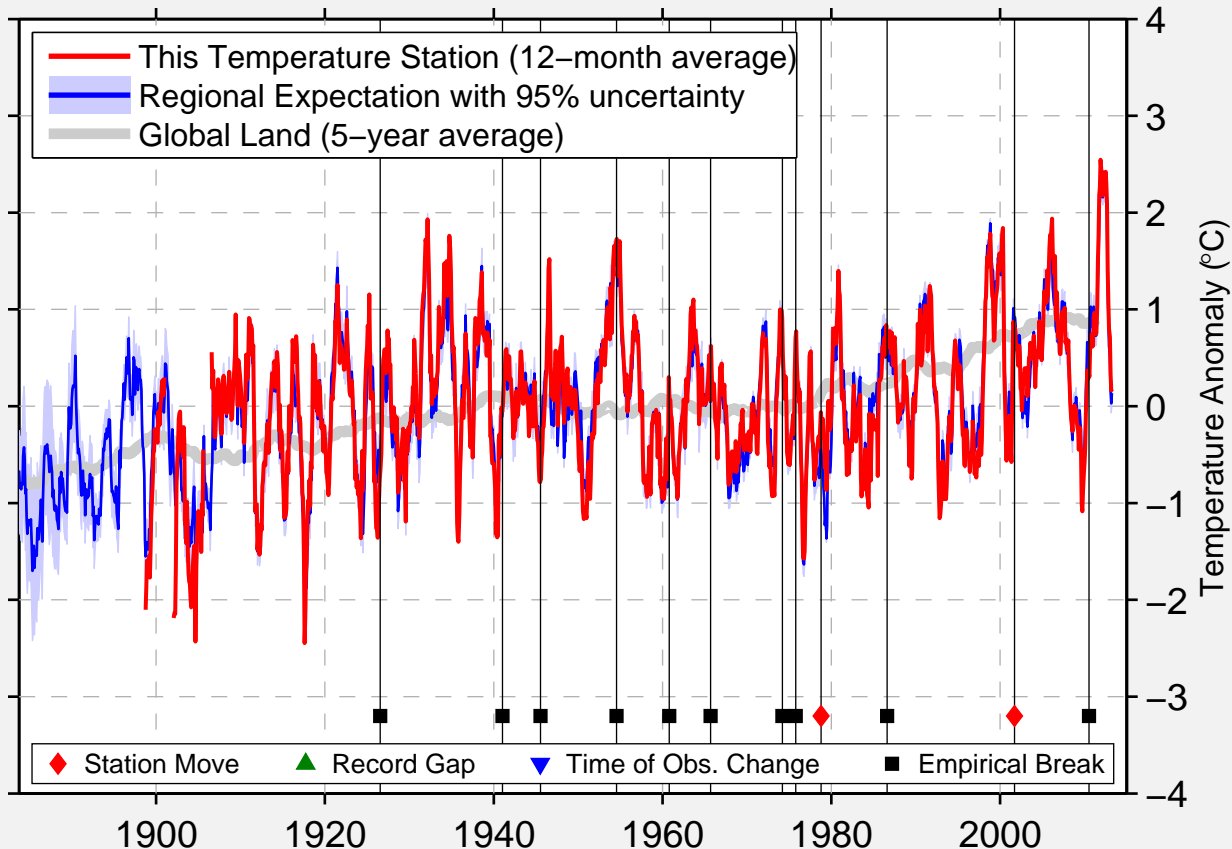

GRAVETTE

36.428 N, 94.452 W (United States)

Data Quality Controlled and Aligned at Breakpoints

Berkeley Earth