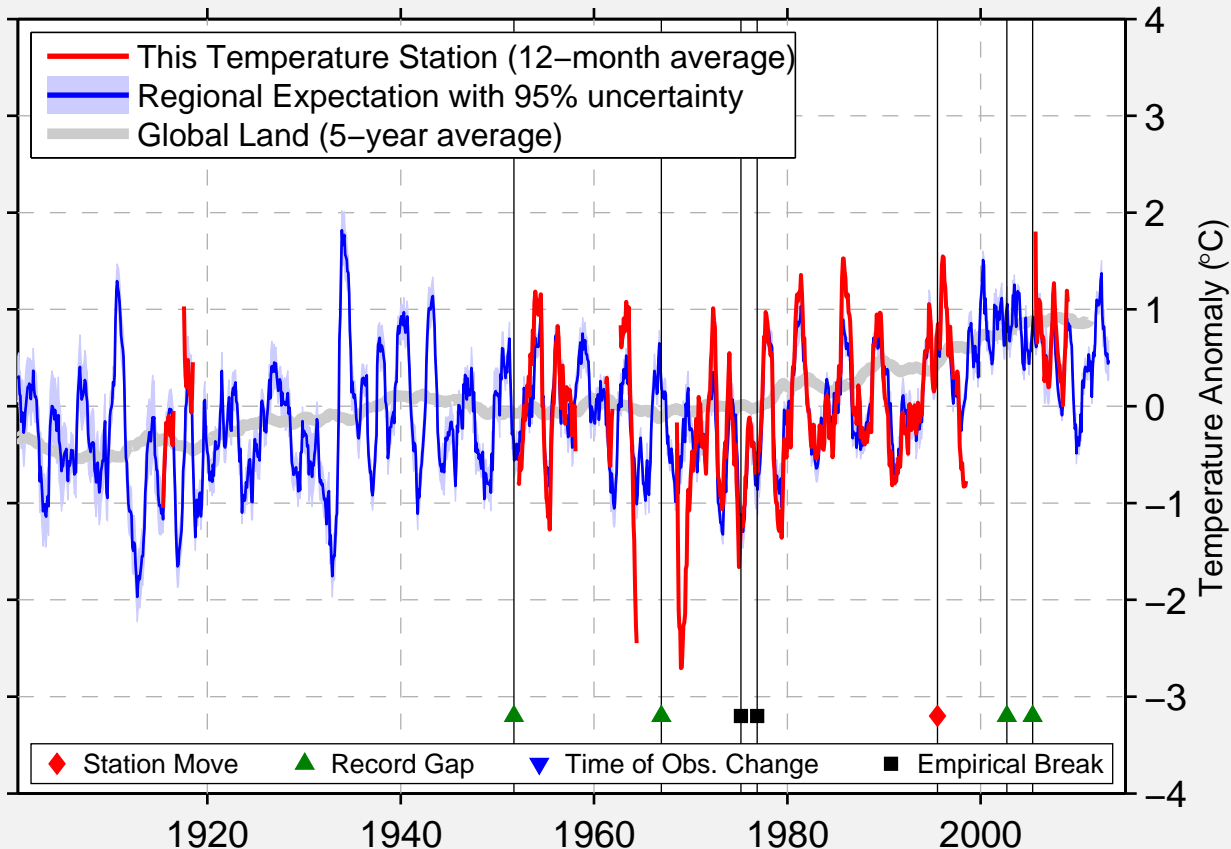

LUKACHUKAI

36.419 N, 109.227 W (United States)

Data Quality Controlled and Aligned at Breakpoints

Berkeley Earth