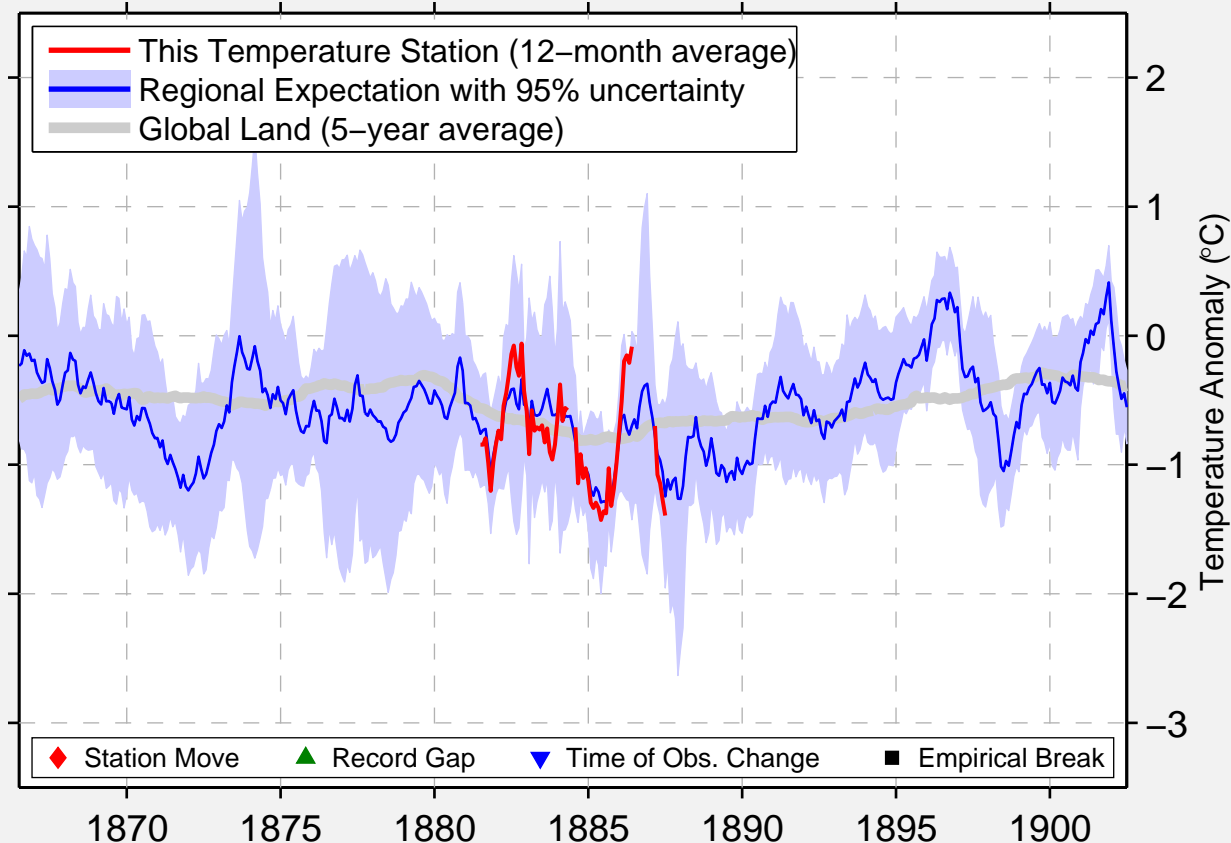

CHUBUT

43.300 S, 65.100 W (Argentina)

Data Quality Controlled and Aligned at Breakpoints

Berkeley Earth