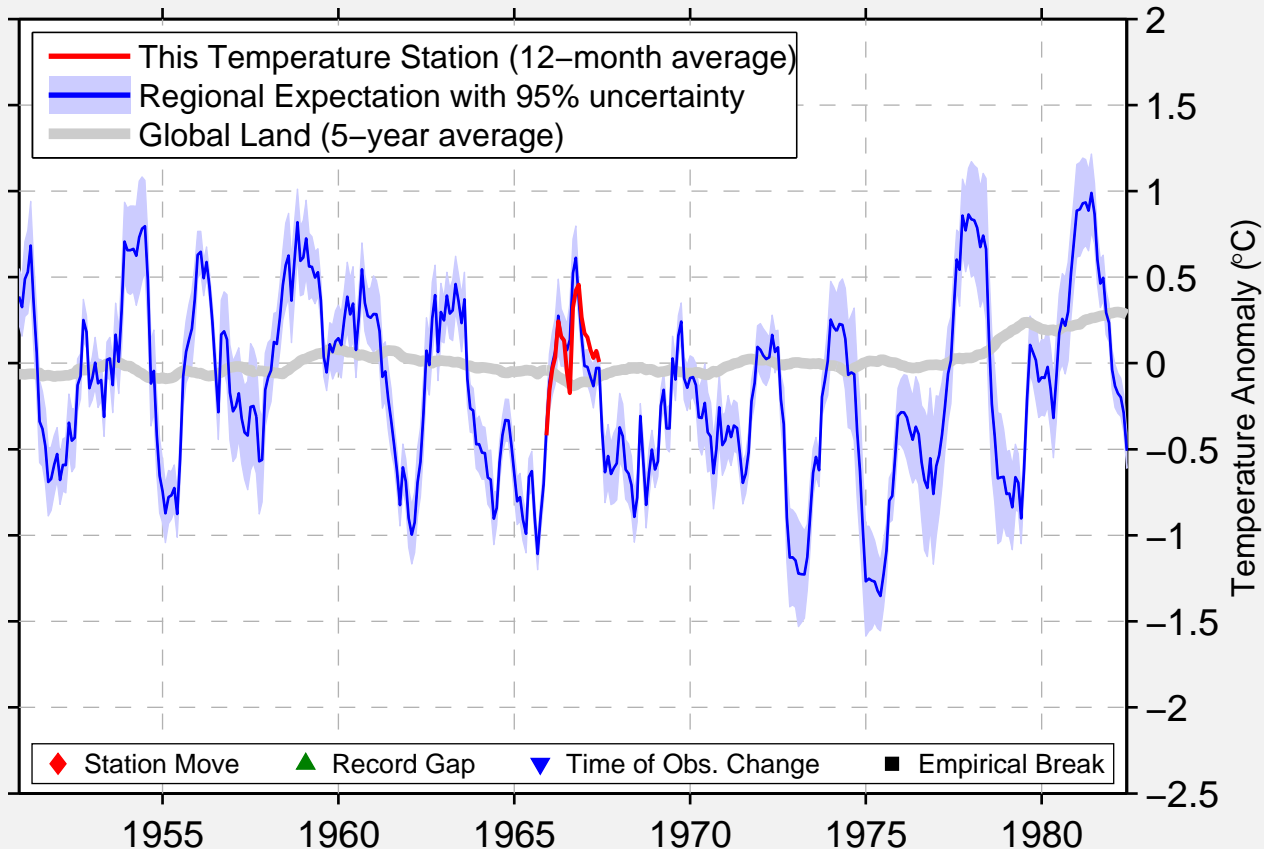

COW SPRINGS TRADING POST

36.417 N, 110.850 W (United States)

Data Quality Controlled and Aligned at Breakpoints

Berkeley Earth