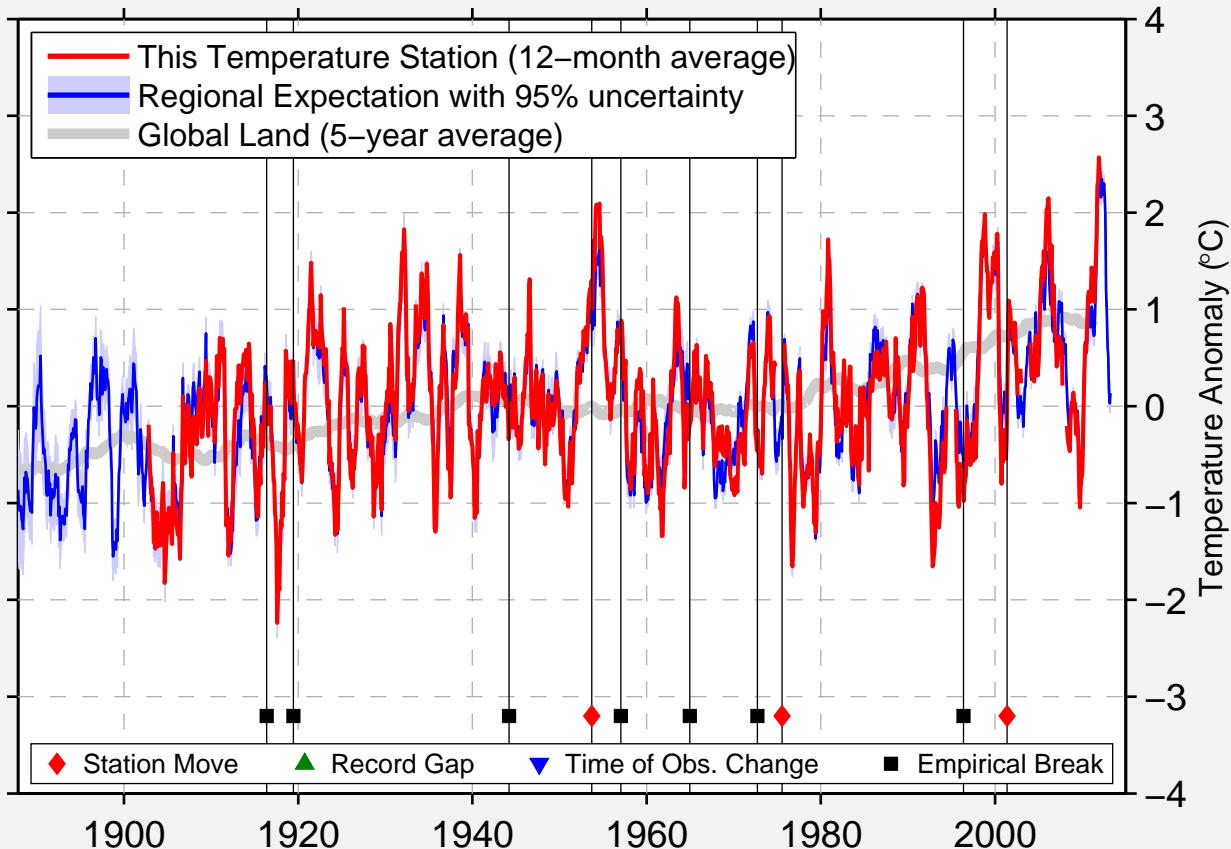

EUREKA SPRINGS 3 WNW

36.416 N, 93.792 W (United States)

Data Quality Controlled and Aligned at Breakpoints

Berkeley Earth