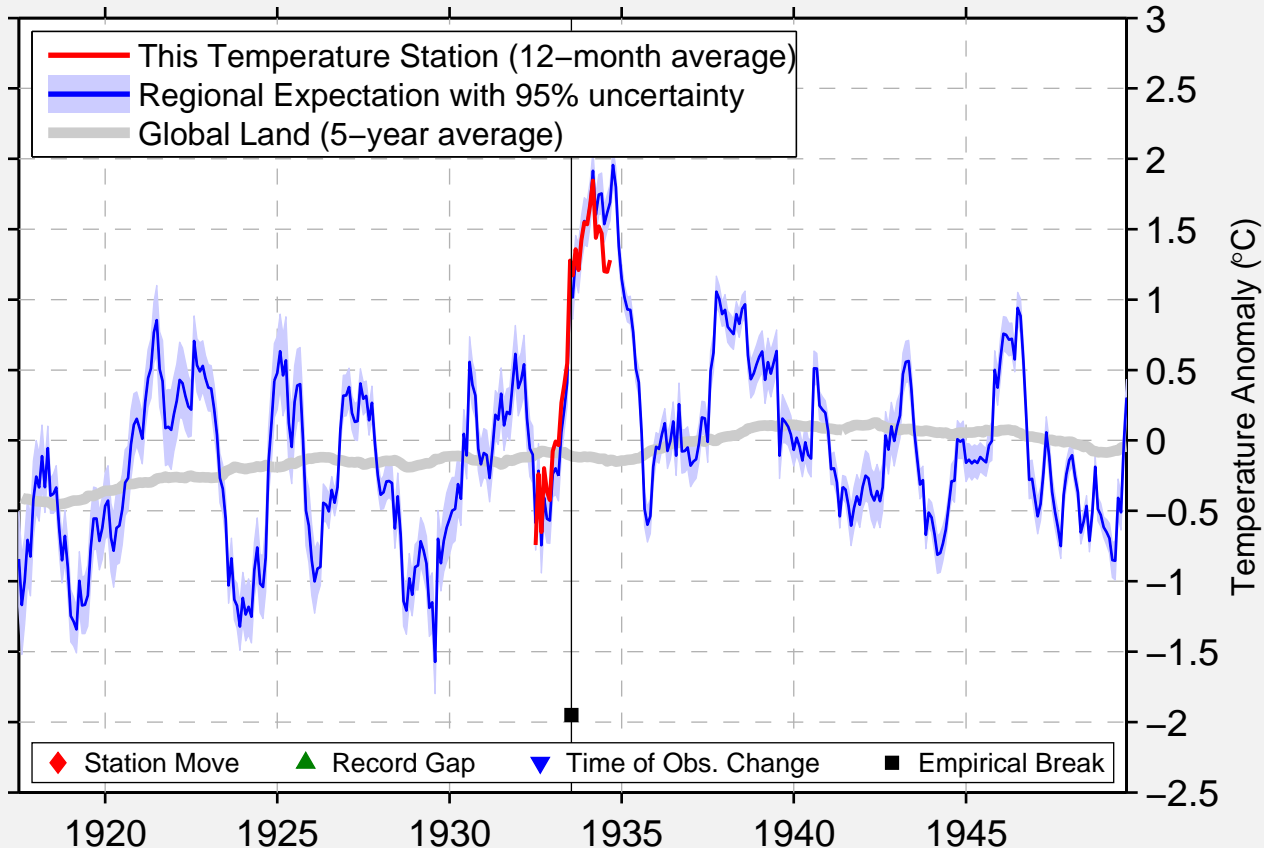

# BOOKER BLAU RANCH

36.410 N, 100.536 W (United States)

Data Quality Controlled and Aligned at Breakpoints

Berkeley Earth