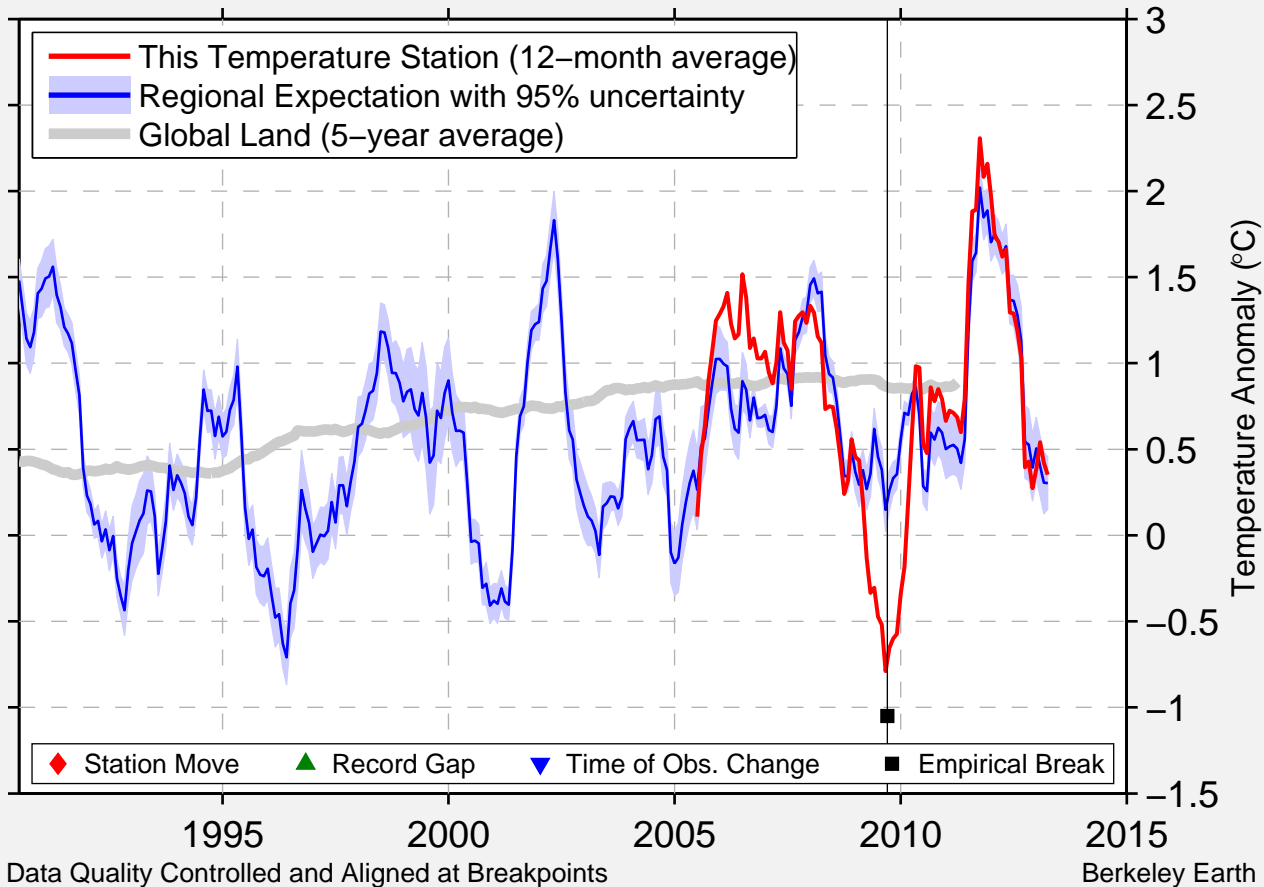

CURRITUCK CO AP

36.399 N, 76.016 W (United States)

Data Quality Controlled and Aligned at Breakpoints

Berkeley Earth