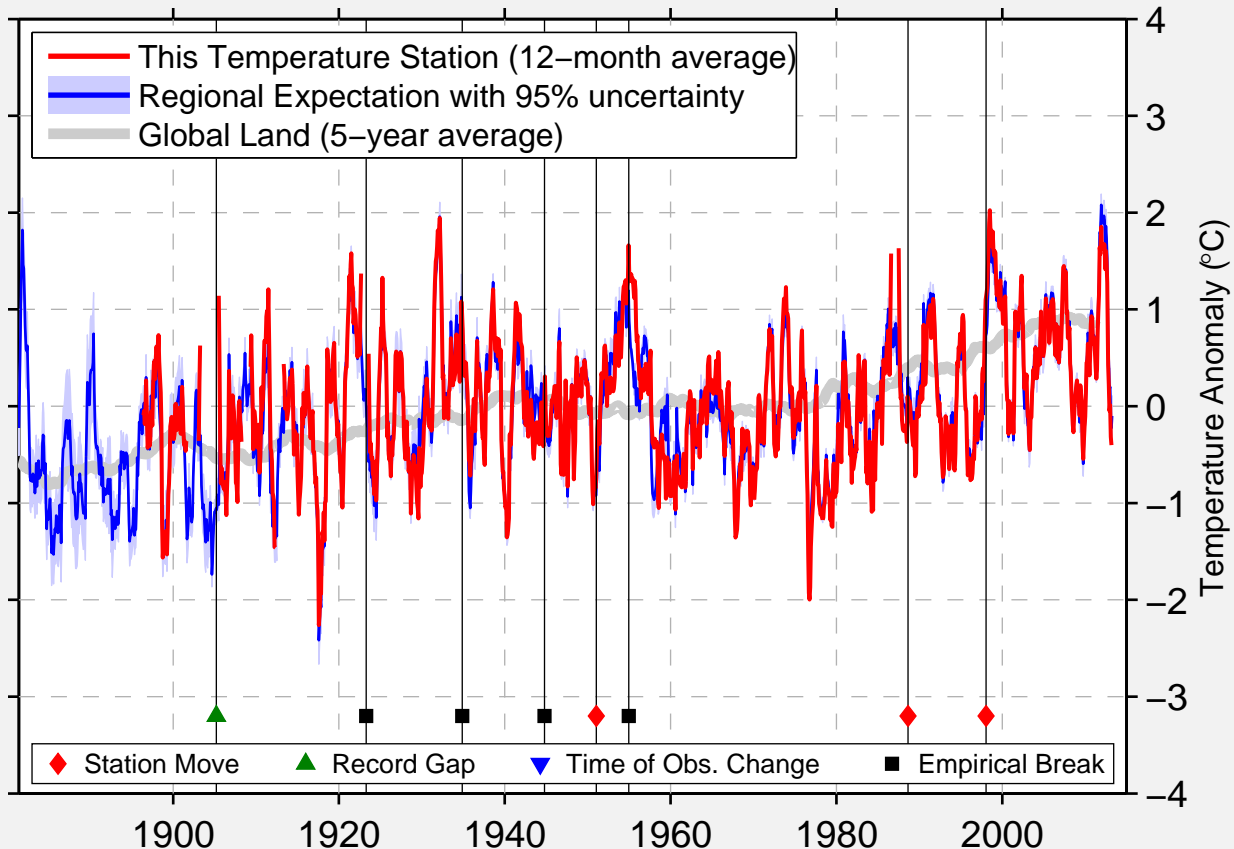

UNION CITY

36.392 N, 89.032 W (United States)

Data Quality Controlled and Aligned at Breakpoints

Berkeley Earth