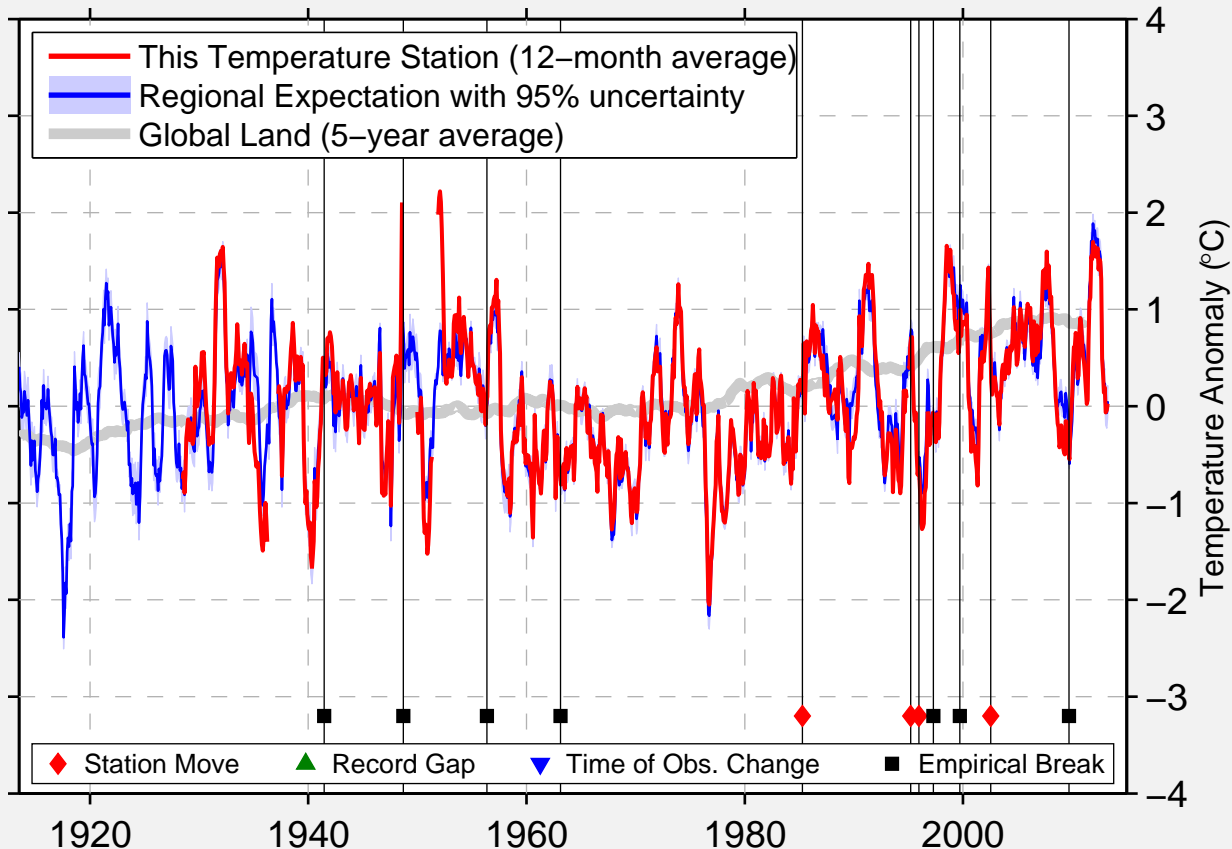

# ALLARDT

36.383 N, 84.883 W (United States)

Data Quality Controlled and Aligned at Breakpoints

Berkeley Earth