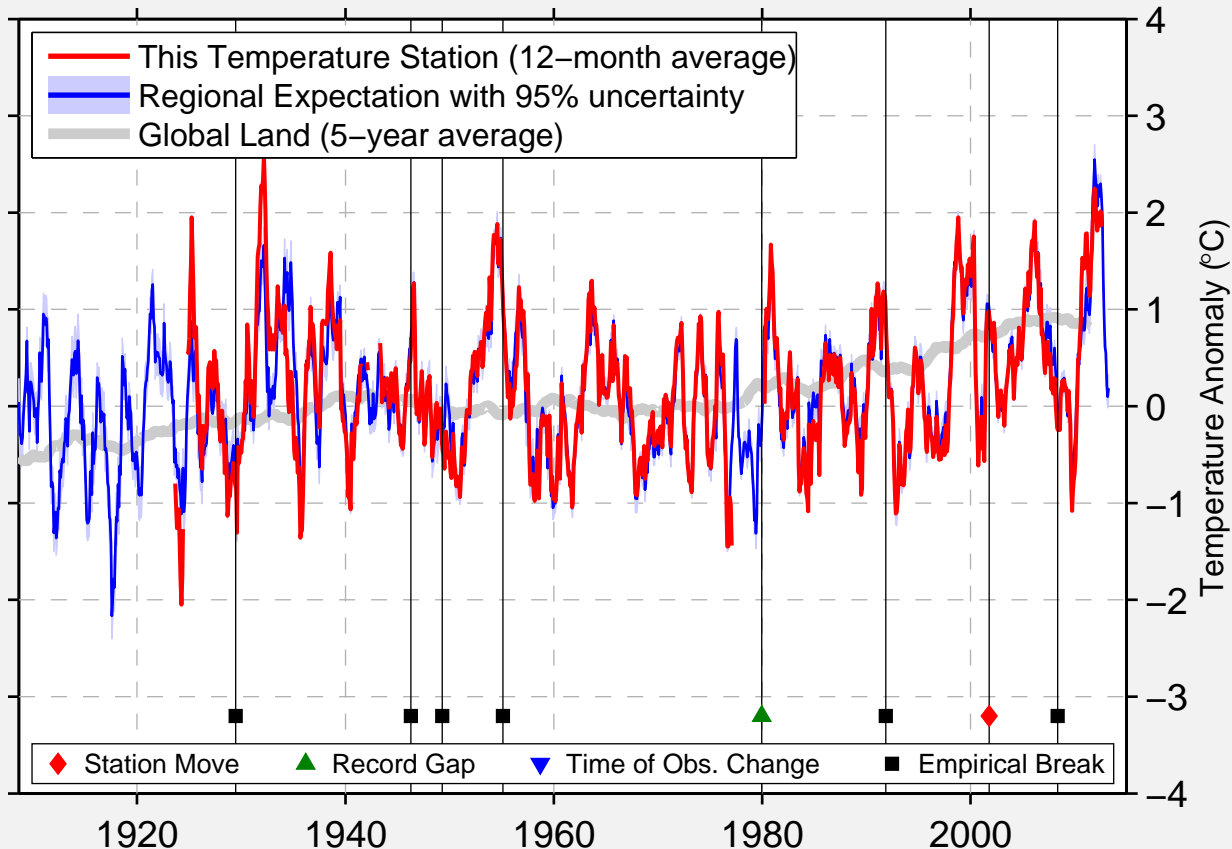

SPAVINAW

36.383 N, 95.051 W (United States)

Data Quality Controlled and Aligned at Breakpoints

Berkeley Earth