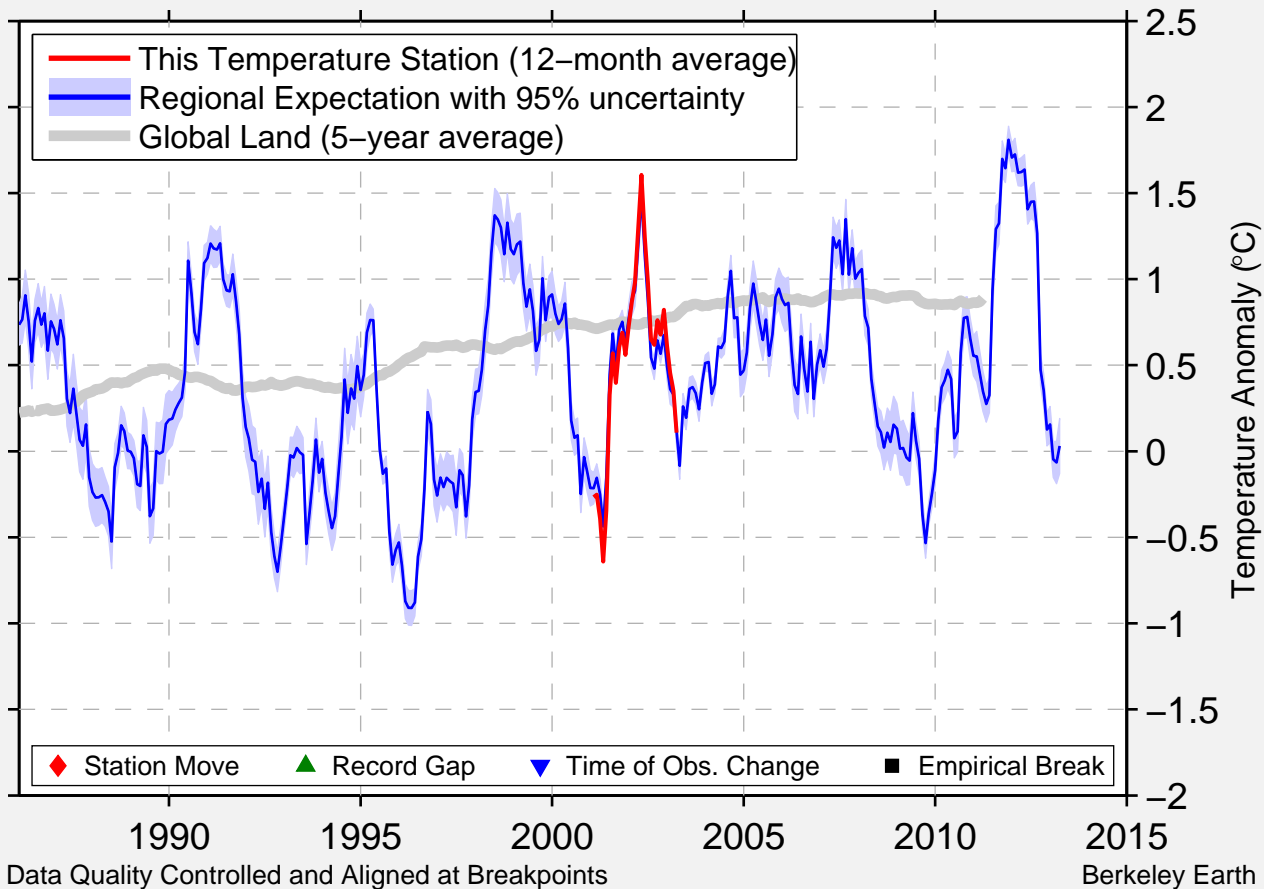

# BEAN STN 3 NW

36.357 N, 83.354 W (United States)

Data Quality Controlled and Aligned at Breakpoints

Berkeley Earth