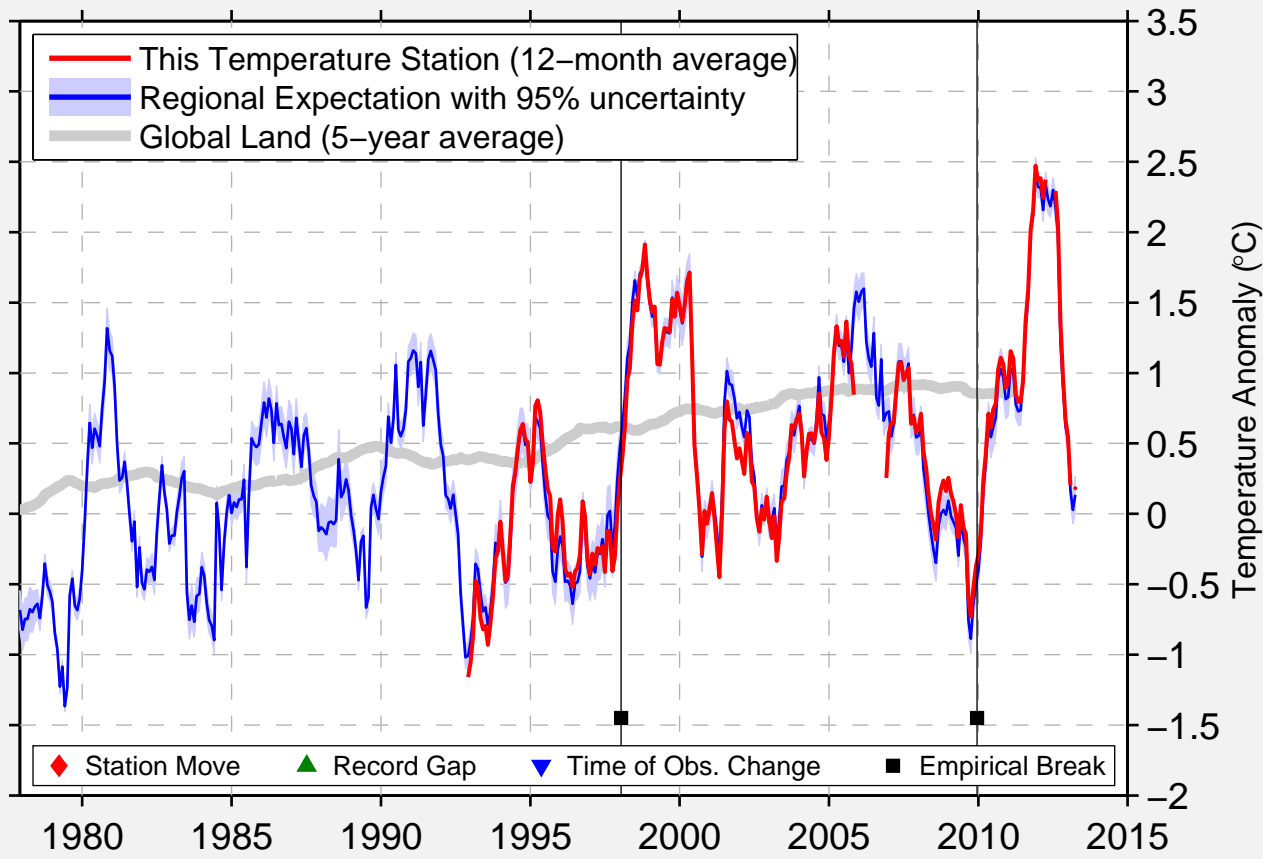

# BENTONVILLE MUNI THA

36.348 N, 94.218 W (United States)

Data Quality Controlled and Aligned at Breakpoints

Berkeley Earth