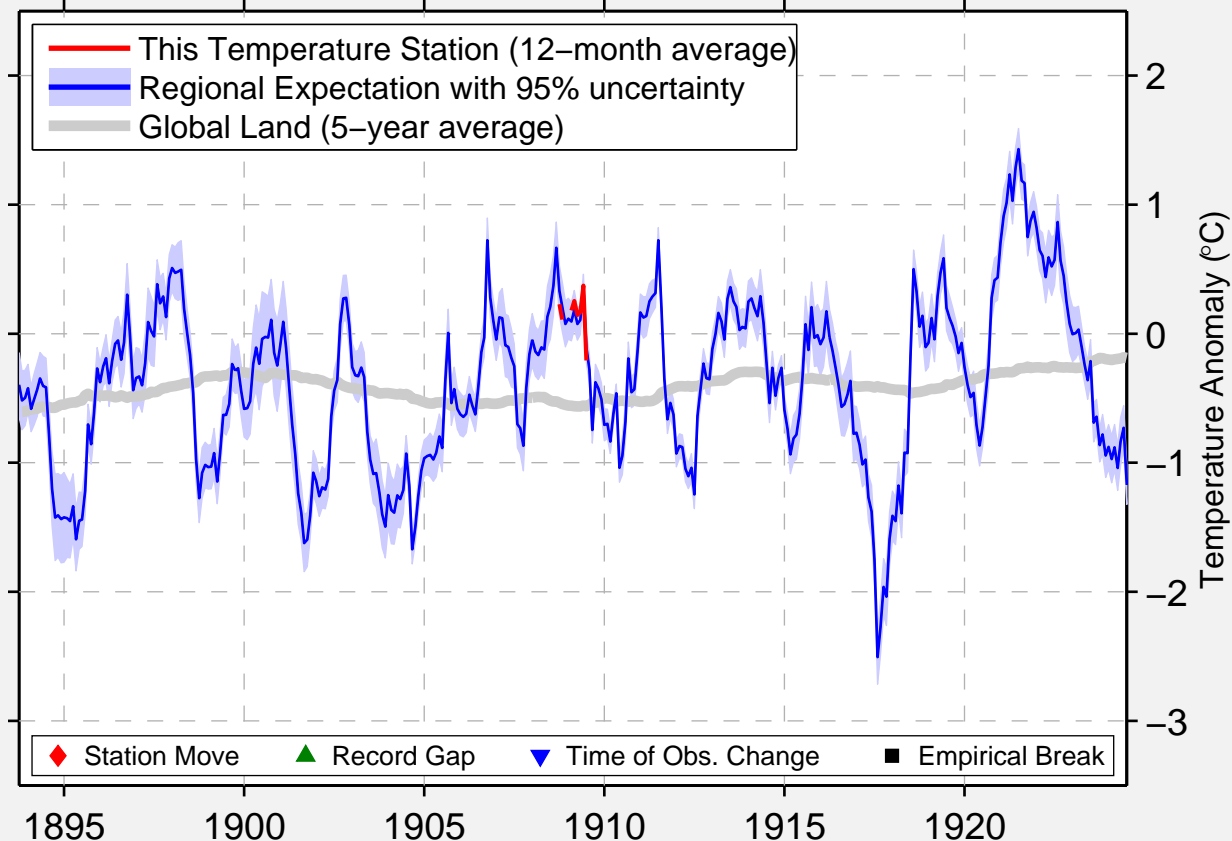

WORSHAM

36.333 N, 86.683 W (United States)

Data Quality Controlled and Aligned at Breakpoints

Berkeley Earth