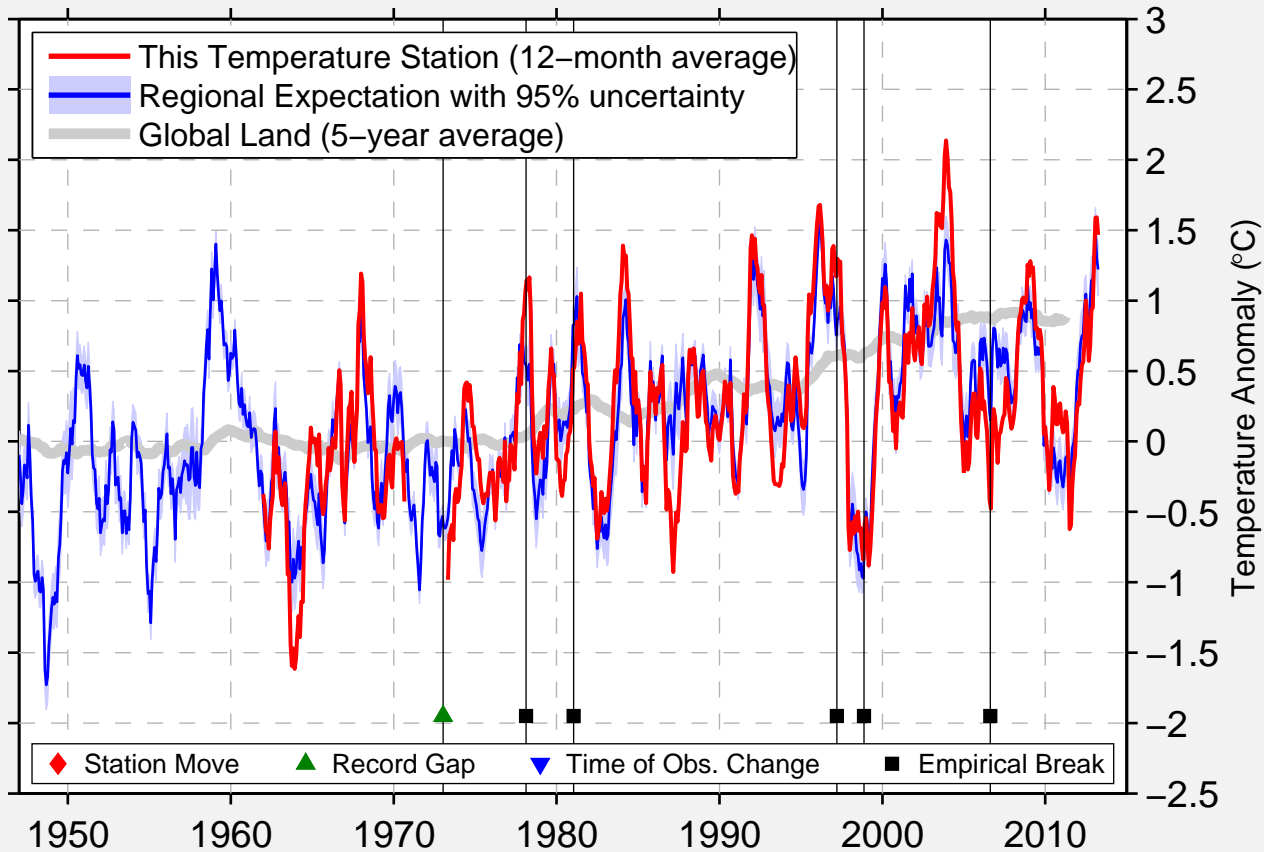

LEMOORE NAS

36.333 N, 119.950 W (United States)

Data Quality Controlled and Aligned at Breakpoints

Berkeley Earth