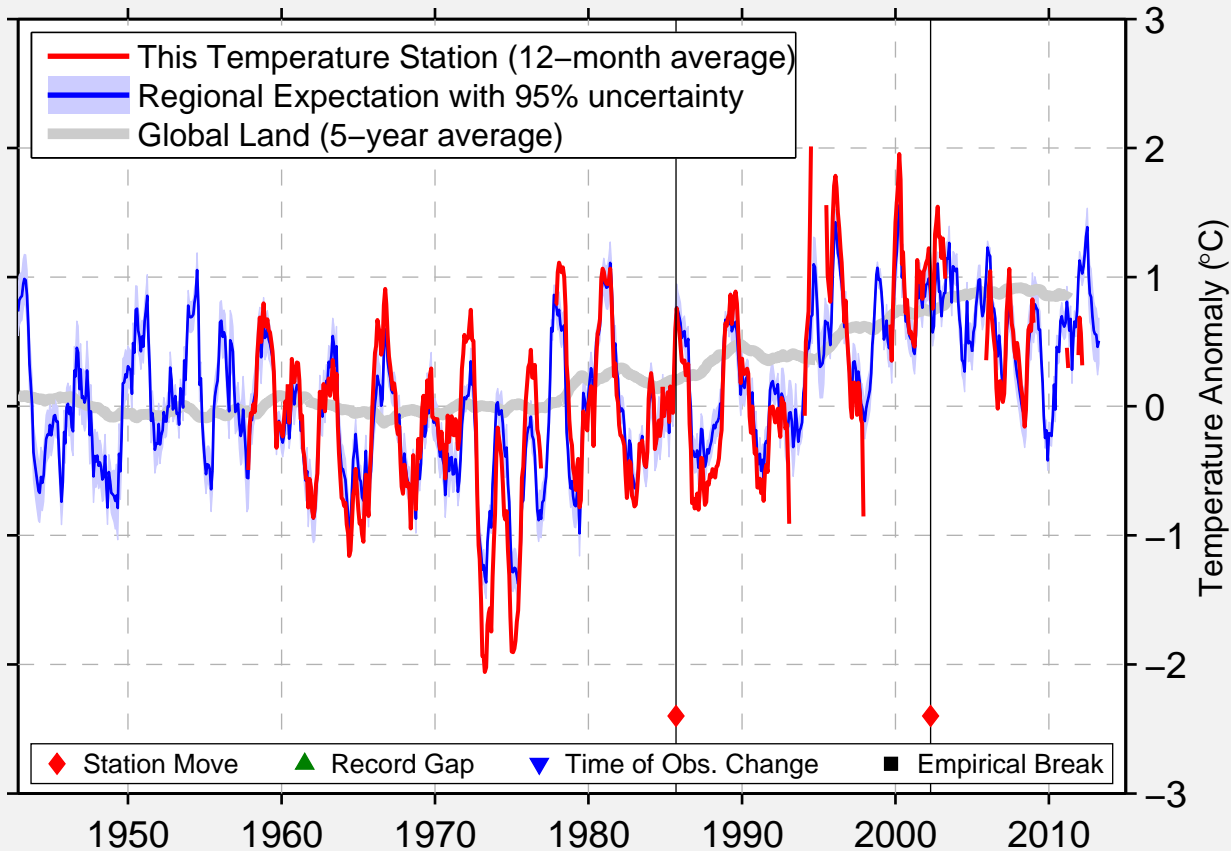

# OTIS

36.321 N, 107.858 W (United States)

Data Quality Controlled and Aligned at Breakpoints

Berkeley Earth