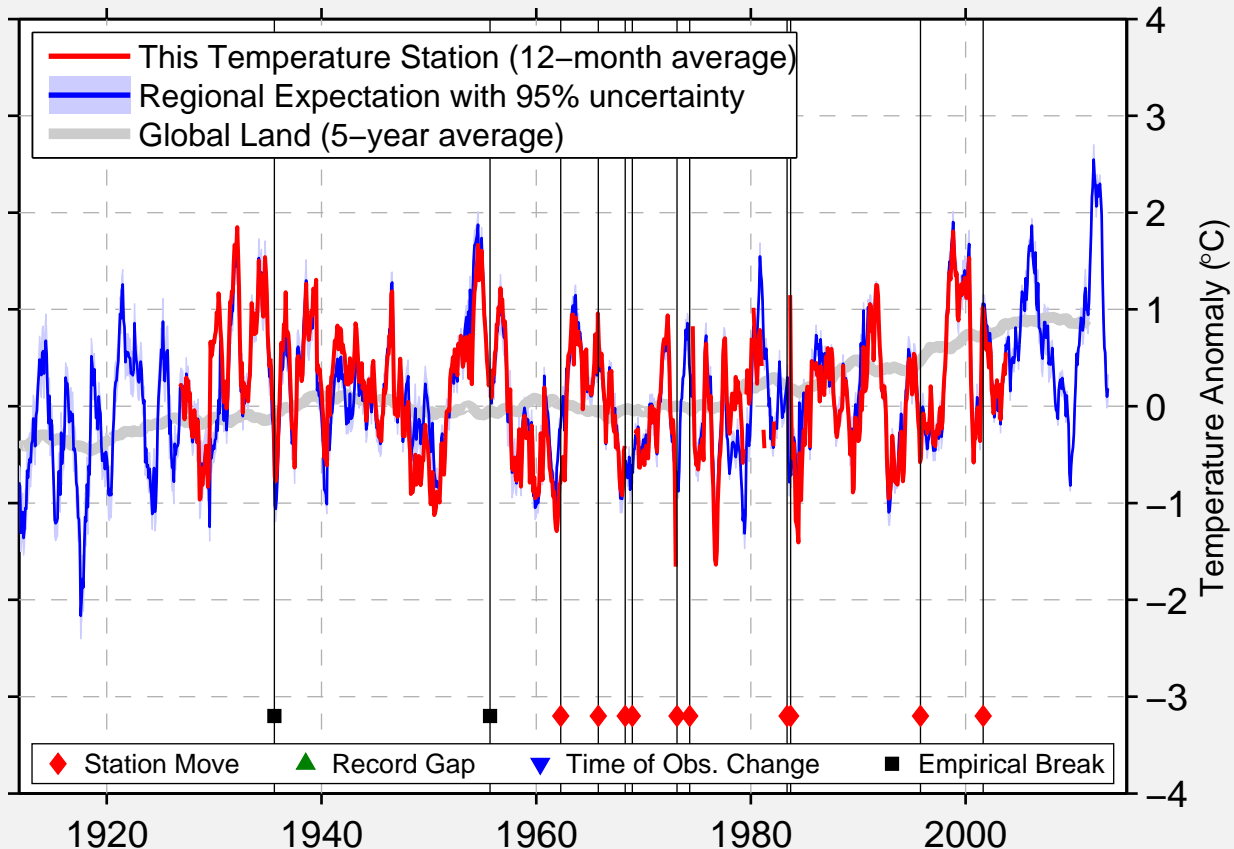

# PRYOR

36.300 N, 95.319 W (United States)

Data Quality Controlled and Aligned at Breakpoints

Berkeley Earth