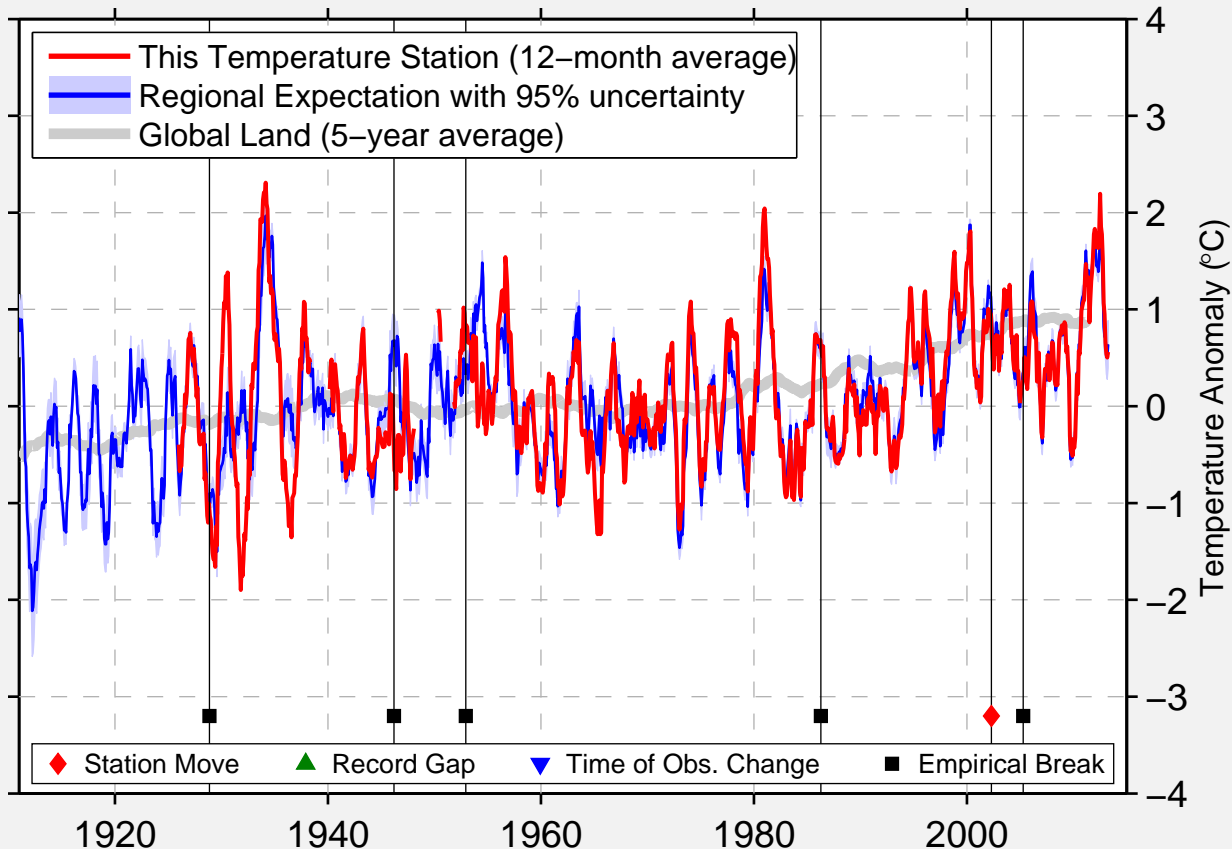

PASAMONTE

36.299 N, 103.741 W (United States)

Data Quality Controlled and Aligned at Breakpoints

Berkeley Earth