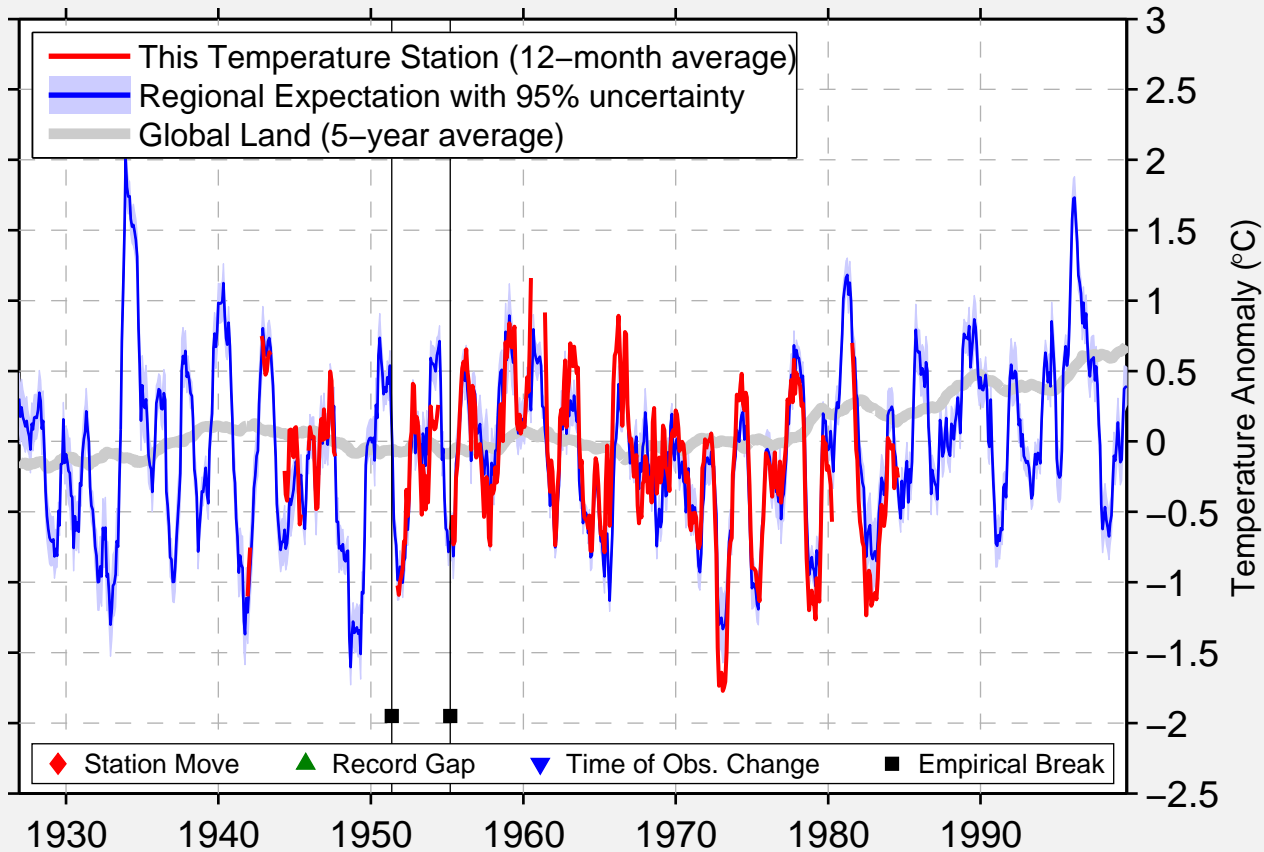

TUWEEP

36.286 N, 113.064 W (United States)

Data Quality Controlled and Aligned at Breakpoints

Berkeley Earth