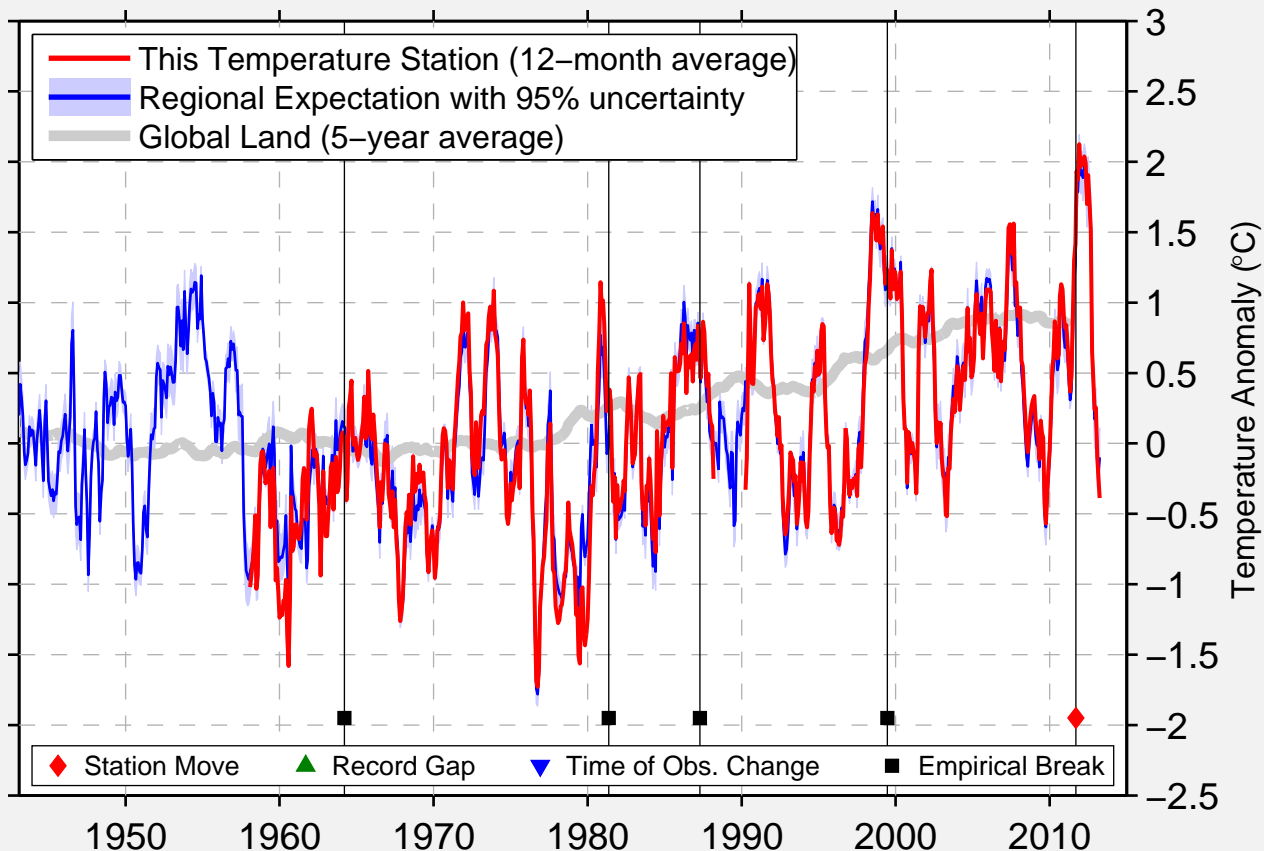

DRESDEN

36.284 N, 88.706 W (United States)

Data Quality Controlled and Aligned at Breakpoints

Berkeley Earth