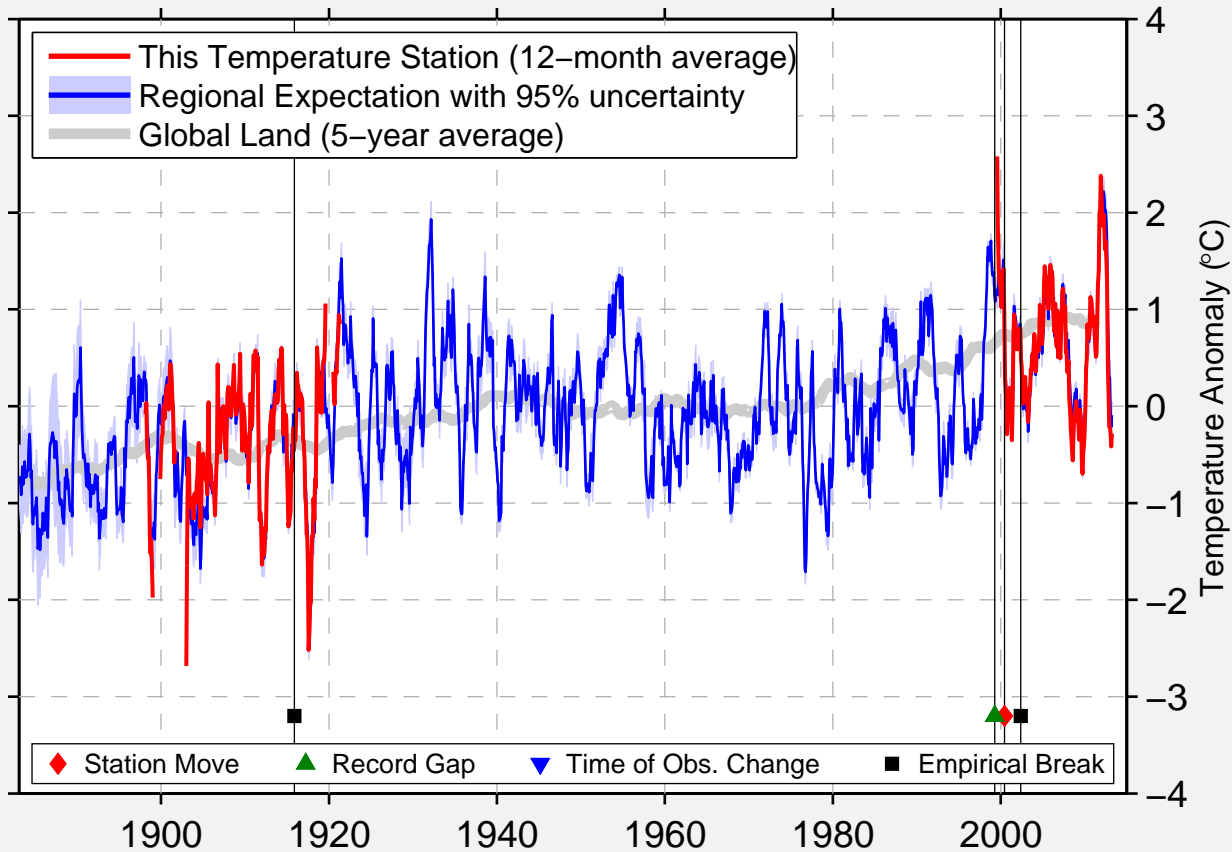

HARDY

36.283 N, 91.482 W (United States)

Data Quality Controlled and Aligned at Breakpoints

Berkeley Earth