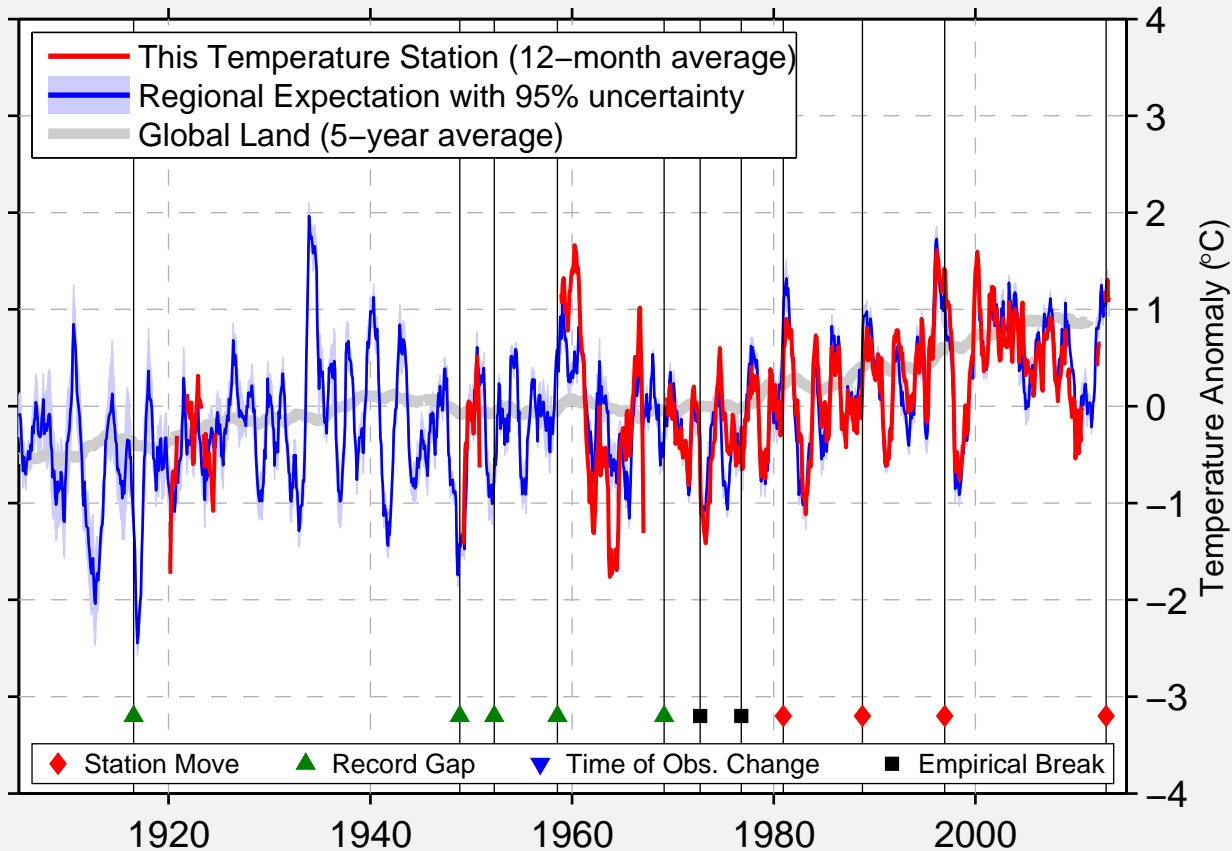

PAHRUMP

36.277 N, 116.024 W (United States)

Data Quality Controlled and Aligned at Breakpoints

Berkeley Earth