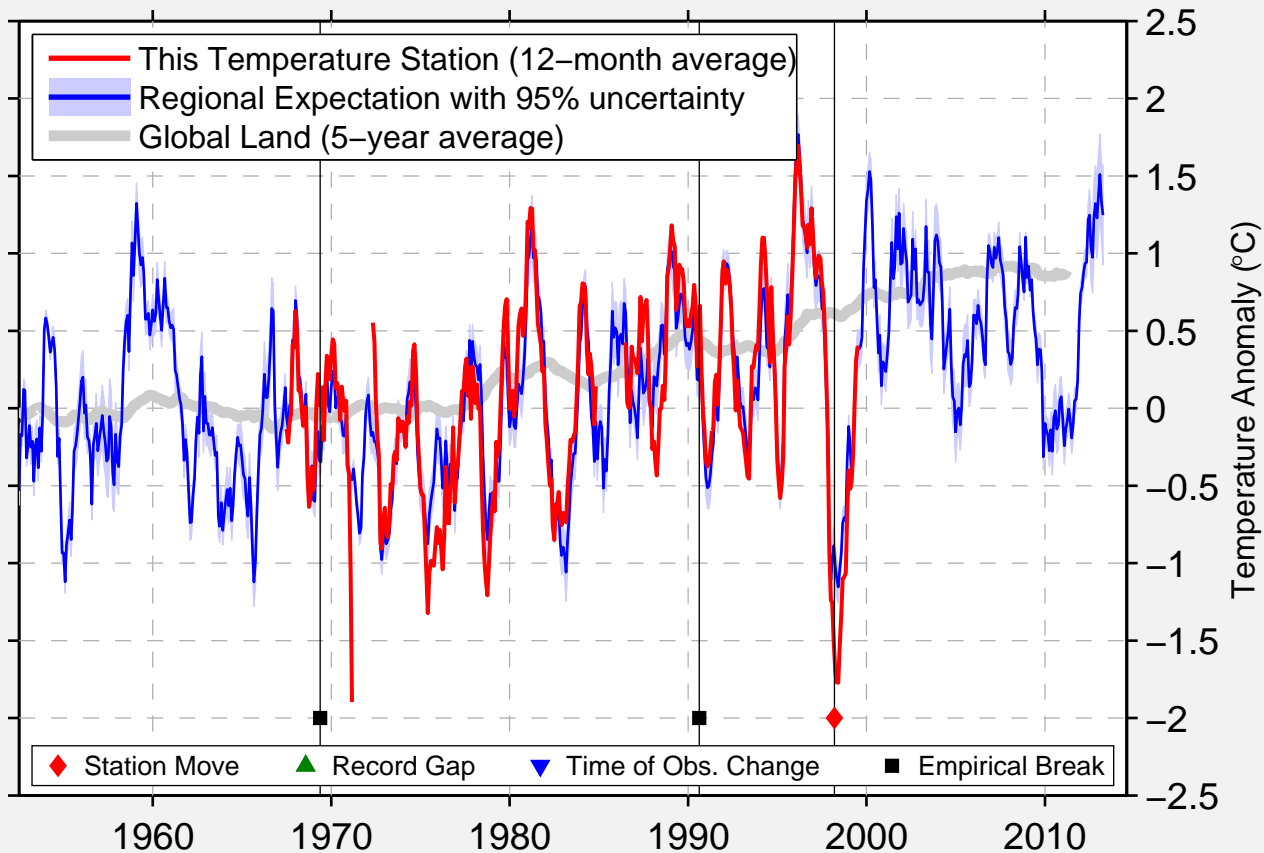

WILDROSE R S

36.266 N, 117.185 W (United States)

Data Quality Controlled and Aligned at Breakpoints

Berkeley Earth