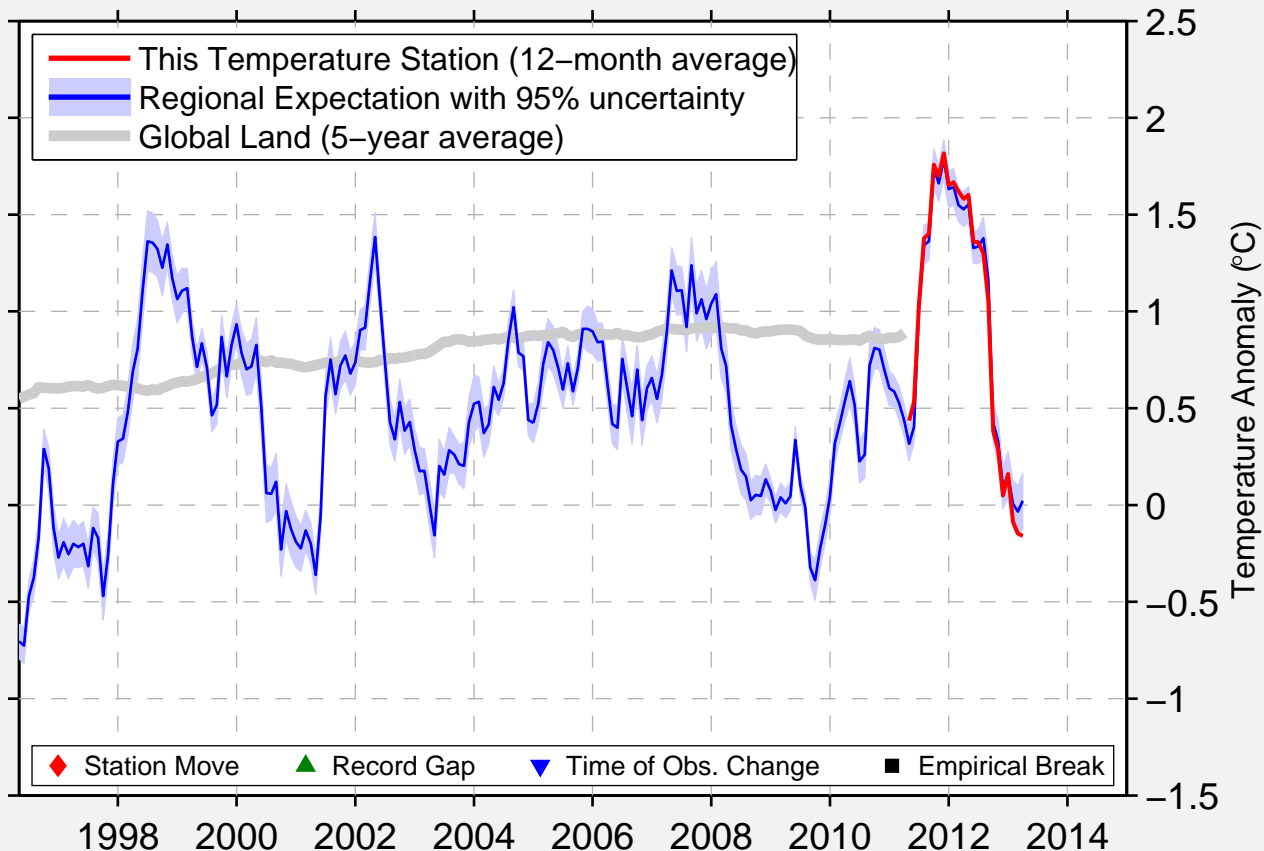

# ELKIN

36.254 N, 80.865 W (United States)

Data Quality Controlled and Aligned at Breakpoints

Berkeley Earth