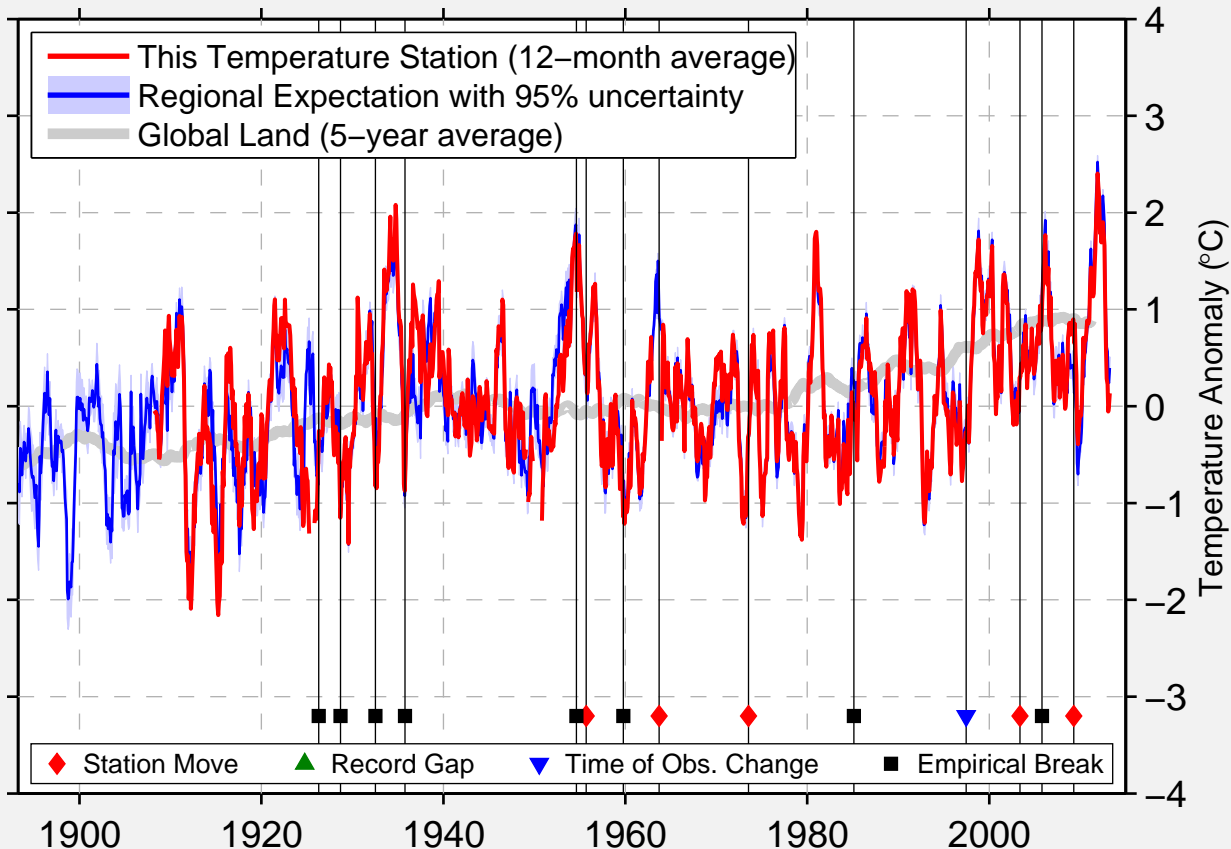

# MUTUAL

36.228 N, 99.170 W (United States)

Data Quality Controlled and Aligned at Breakpoints

Berkeley Earth