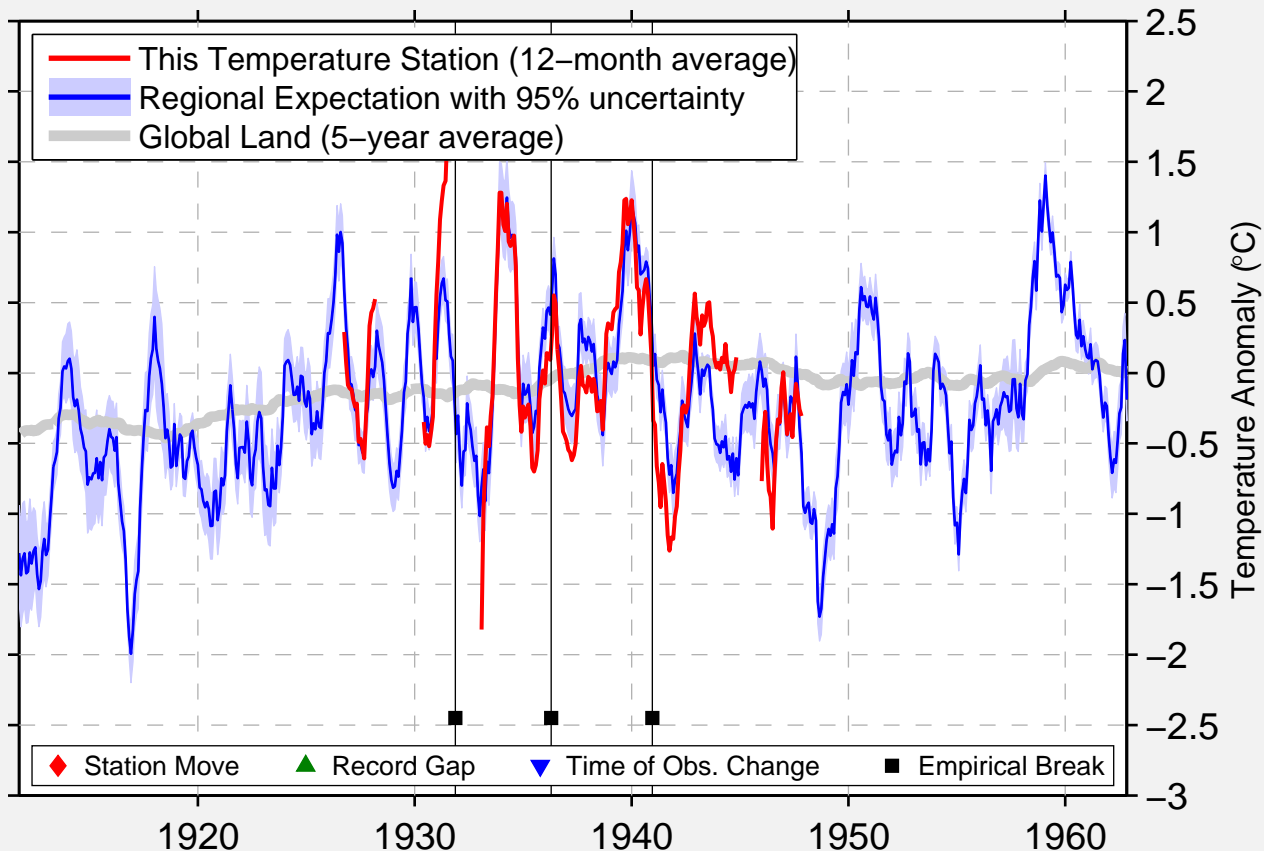

WESTHAVEN

36.218 N, 119.986 W (United States)

Data Quality Controlled and Aligned at Breakpoints

Berkeley Earth