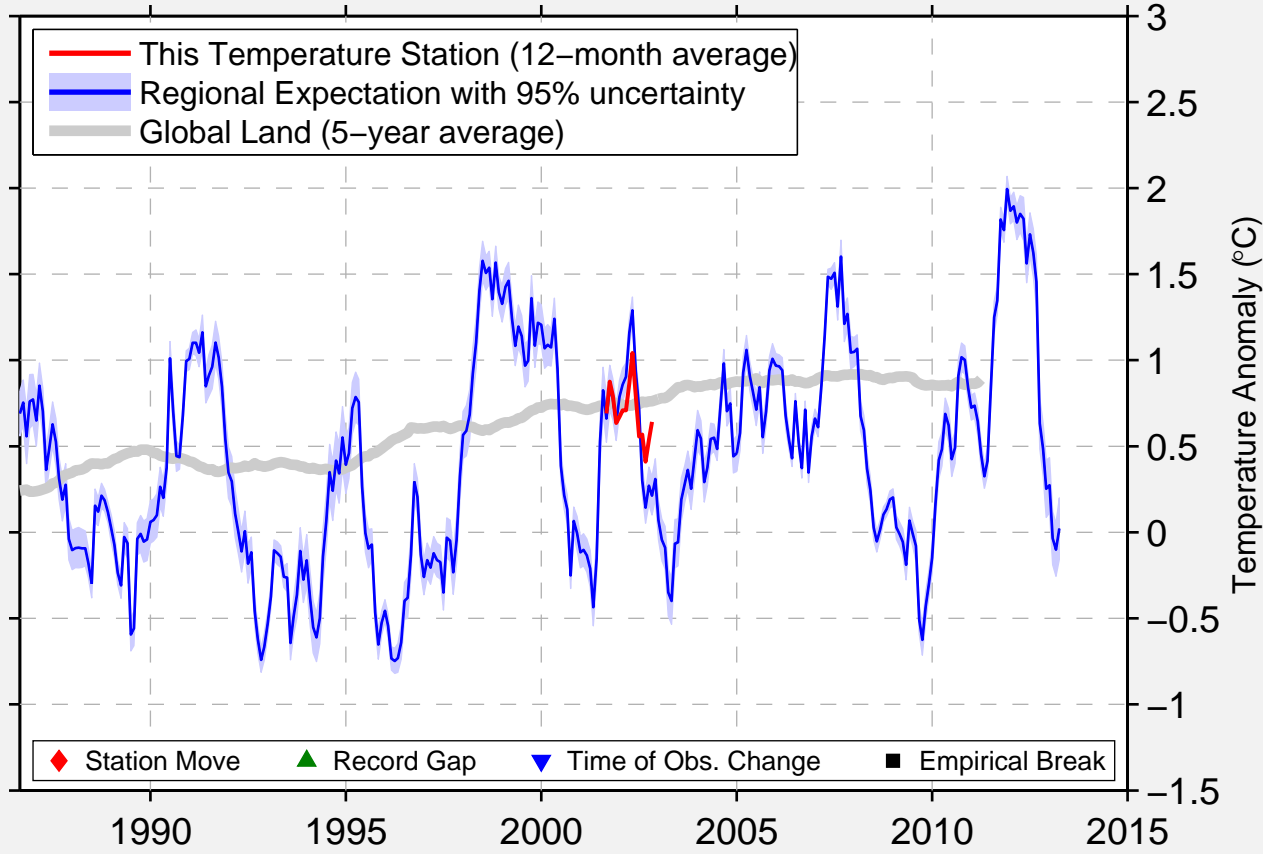

VANLEER

36.210 N, 87.473 W (United States)

Data Quality Controlled and Aligned at Breakpoints

Berkeley Earth