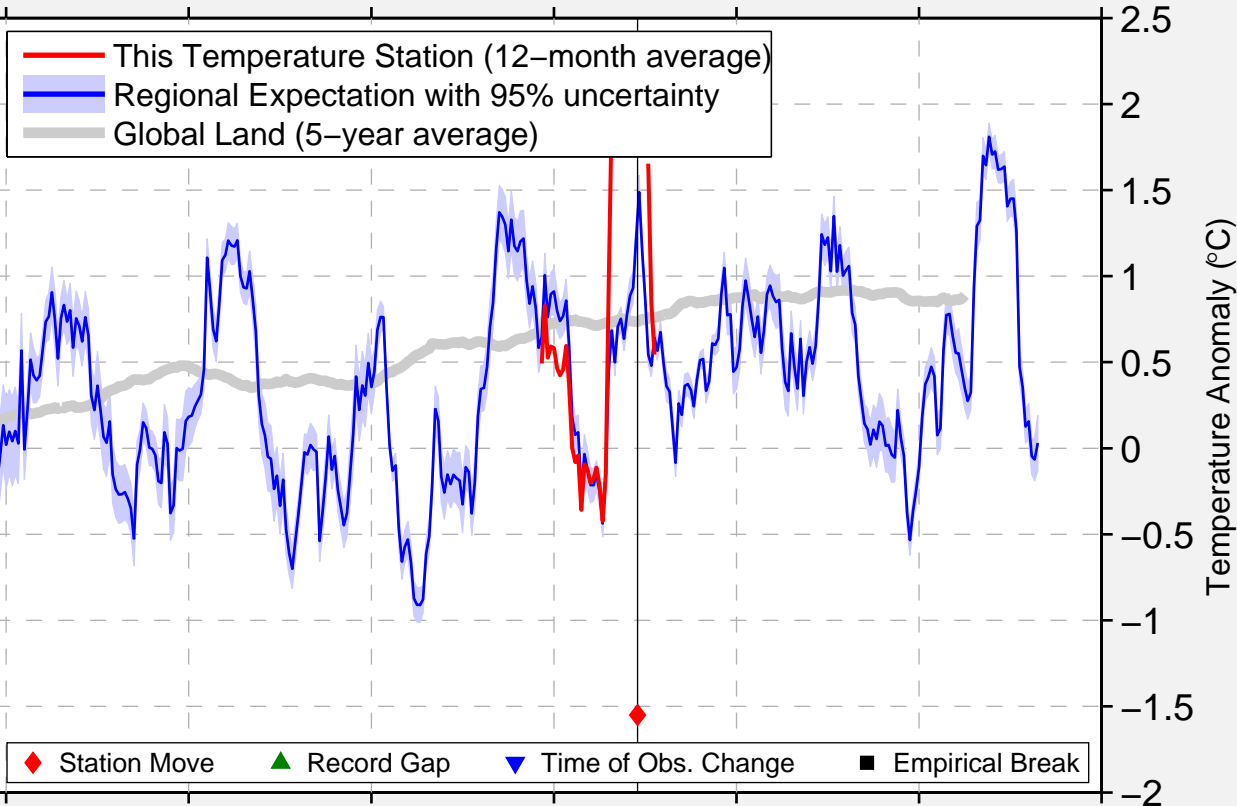

MAYNARDVILLE 5 SW

36.185 N, 83.858 W (United States)

◆ Station Move ▲ Record Gap ▼ Time of Obs. Change ■ Empirical Break