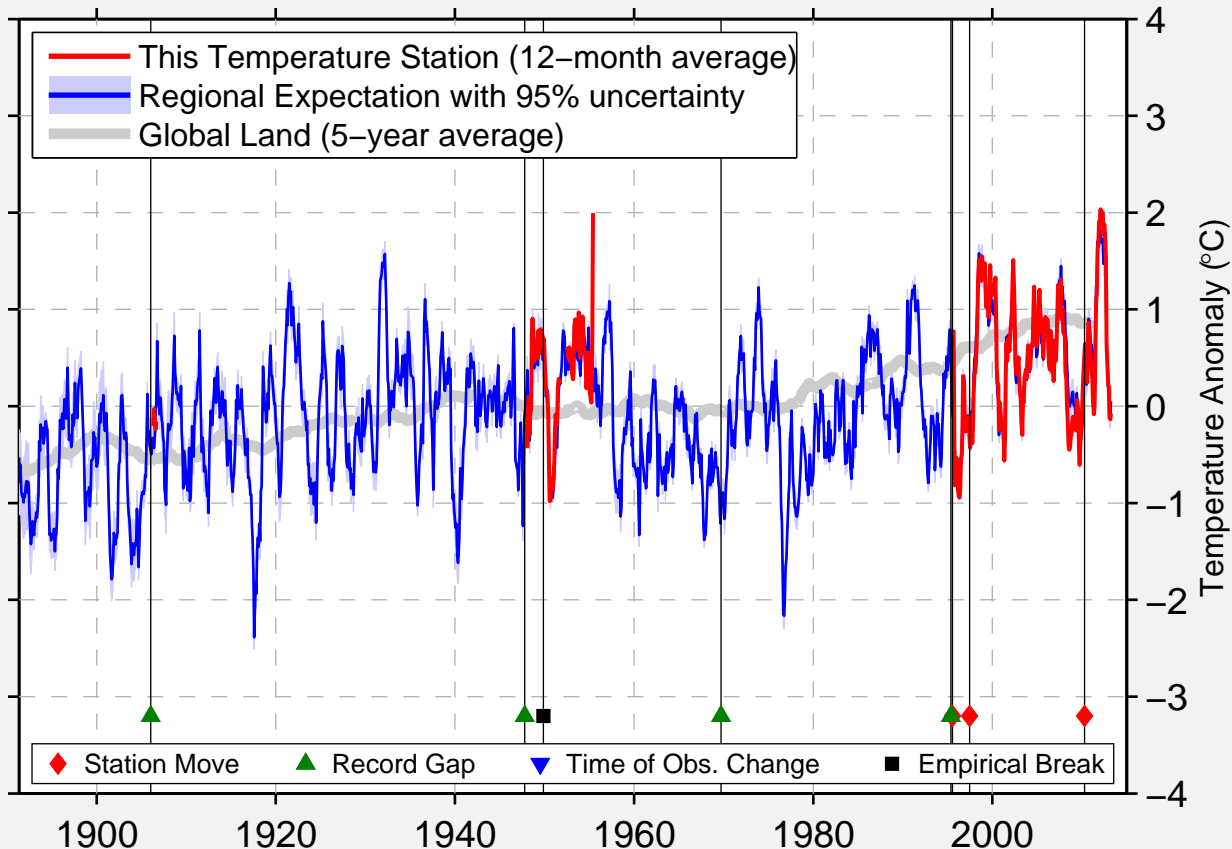

# MONTEREY

36.148 N, 85.265 W (United States)

Data Quality Controlled and Aligned at Breakpoints

Berkeley Earth